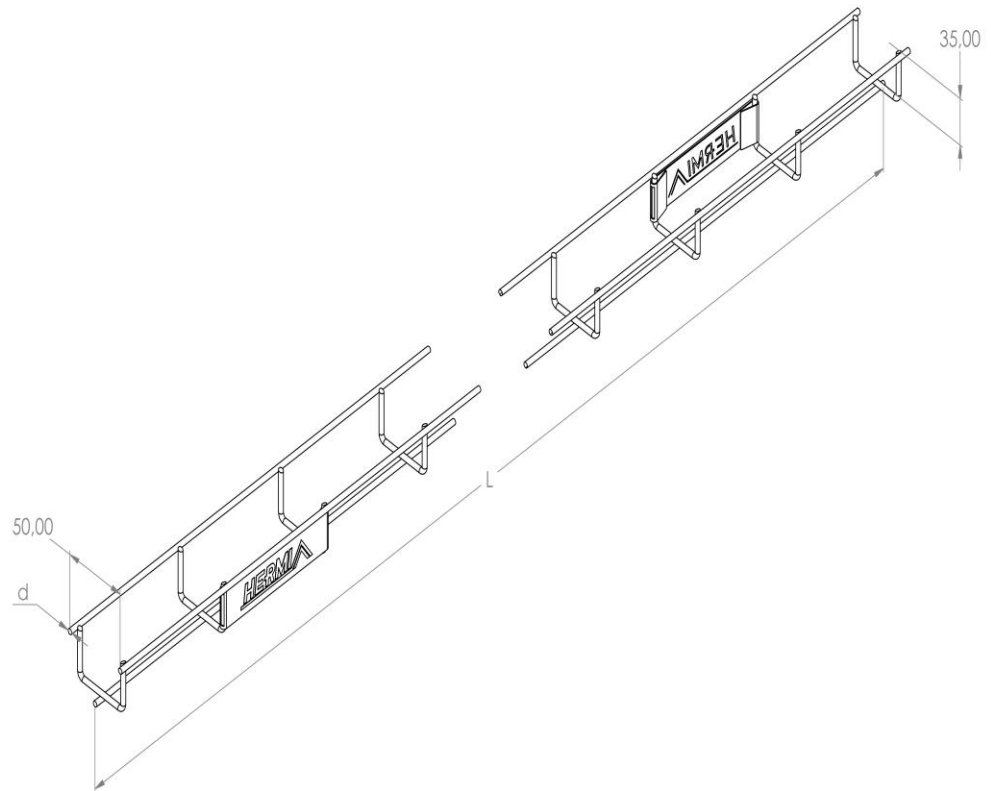

**Product:** KPM 35/50

**Product code:** 88201140

Mesh cable trays of 35 mm in height

<b>Standard:</b>	EN 61537:2007 Cable management - Cable tray systems and cable ladder systems
<b>Dimensions:</b>	Length: 3000 mm
	Width: 50 mm
	Height: 35 mm
	Metal thickness: 3,5 mm
<b>Weight:</b>	0,96 kg
<b>Material:</b>	Galvanised steel
<b>Contribution to fire:</b>	Non-flame propagating system
<b>Electrical characteristics:</b>	Electrically conductive system
<b>Electrical continuity:</b>	Yes
<b>Corrosion resistance:</b>	Class 3
<b>Perforation:</b>	Class D
<b>Temperature:</b>	Min: -20°C; Max: +105°C