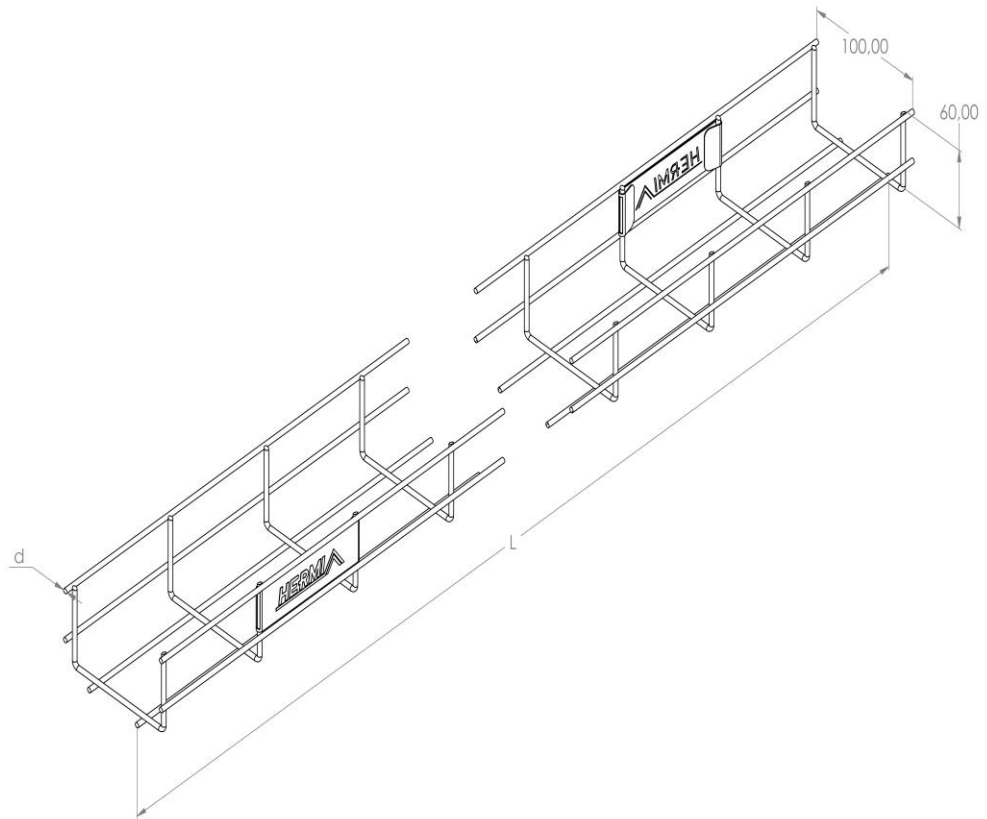

**Product:** KPM 60/100

**Product code:** 88202131

Mesh cable trays of 60 mm in height

<b>Standard:</b>	EN 61537:2007 Cable management - Cable tray systems and cable ladder systems
<b>Dimensions:</b>	Length: 3000 mm
	Width: 100 mm
	Height: 60 mm
	Metal thickness: 3,5 mm
<b>Weight:</b>	1,9 kg
<b>Material:</b>	Stainless steel
<b>Contribution to fire:</b>	Non-flame propagating system
<b>Electrical characteristics:</b>	Electrically conductive system
<b>Electrical continuity:</b>	Yes
<b>Corrosion resistance:</b>	Class 9A
<b>Perforation:</b>	Class D
<b>Temperature:</b>	Min: -20°C; Max: +105°C