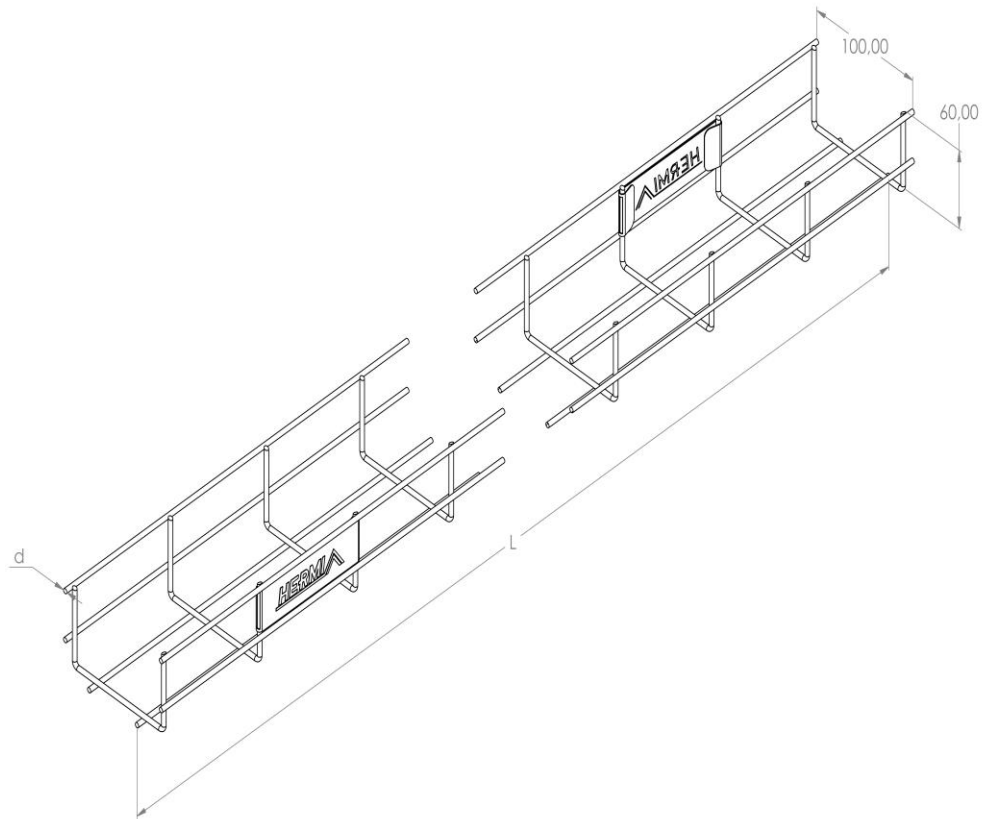

Product: KPM 60/100

Product code: 88206131

Mesh cable trays of 60 mm in height

Standard:	EN 61537:2007 Cable management - Cable tray systems and cable ladder systems
Dimensions:	Length: 3000 mm
	Width: 100 mm
	Height: 60 mm
	Metal thickness: 3,5 mm
Weight:	2,2 kg
Material:	Hot-dip galvanised steel
Contribution to fire:	Non-flame propagating system
Electrical characteristics:	Electrically conductive system
Electrical continuity:	Yes
Corrosion resistance:	Class 6
Perforation:	Class D
Temperature:	Min: -20°C; Max: +105°C