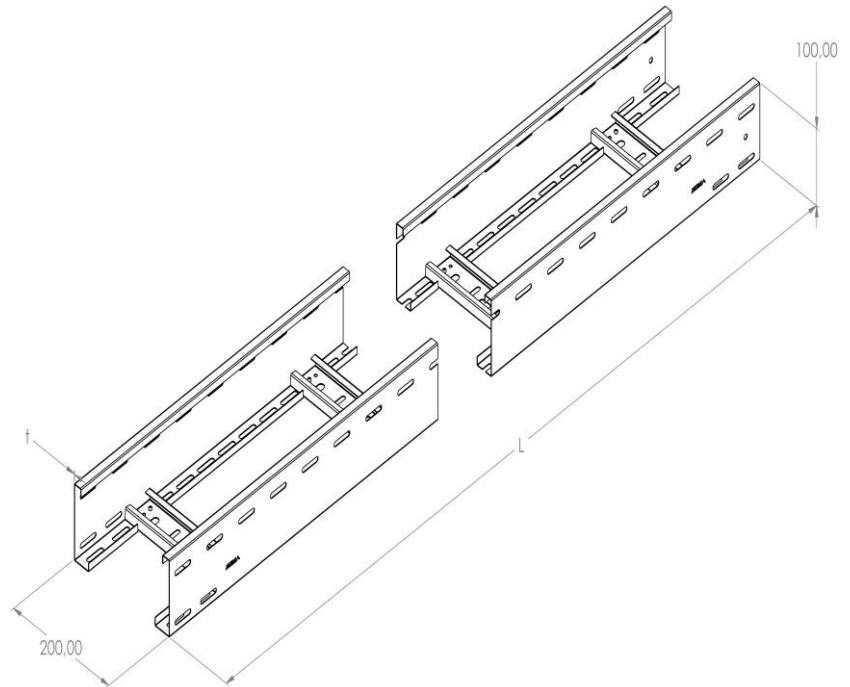

**Product:** KLA 100/200

**Product code:** 88301102

Cable ladders of 100 mm in height

<b>Standard:</b>	EN 61537:2007 Cable management - Cable tray systems and cable ladder systems
<b>Dimensions:</b>	Length: 3000 mm
	Width: 200 mm
	Height: 100 mm
	Metal thickness: 2 mm
<b>Weight:</b>	5,6 kg
<b>Material:</b>	Aluminum
<b>Contribution to fire:</b>	Non-flame propagating system
<b>Electrical characteristics:</b>	Electrically conductive system
<b>Electrical continuity:</b>	Yes
<b>Corrosion resistance:</b>	Class
<b>Perforation:</b>	Class Y
<b>Temperature:</b>	Min: -20°C; Max: +105°C