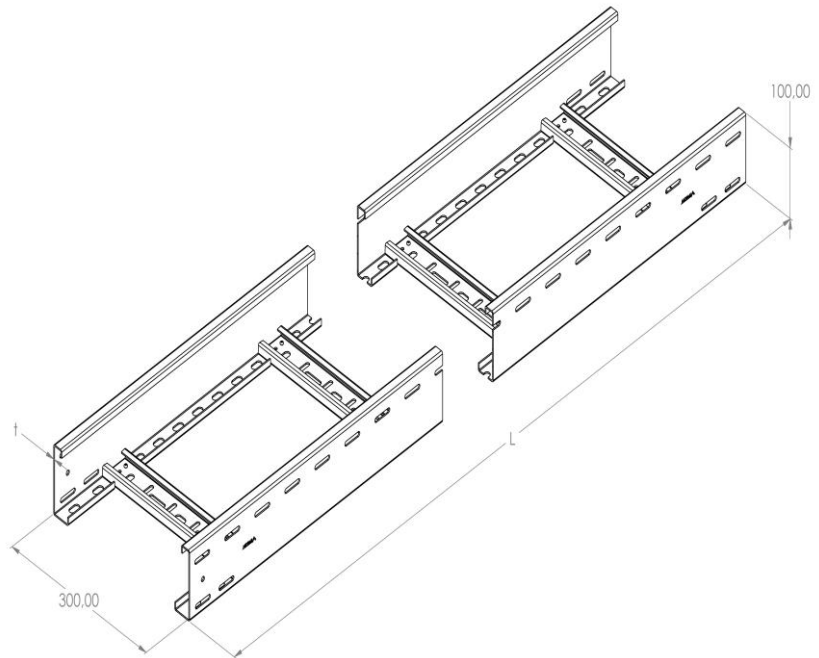

**Product:** KLA 100/300

**Product code:** 88301103

Cable ladders of 100 mm in height

<b>Standard:</b>	EN 61537:2007 Cable management - Cable tray systems and cable ladder systems
<b>Dimensions:</b>	Length: 3000 mm
	Width: 300 mm
	Height: 100 mm
	Metal thickness: 2 mm
<b>Weight:</b>	6 kg
<b>Material:</b>	Aluminum
<b>Contribution to fire:</b>	Non-flame propagating system
<b>Electrical characteristics:</b>	Electrically conductive system
<b>Electrical continuity:</b>	Yes
<b>Corrosion resistance:</b>	Class
<b>Perforation:</b>	Class Y
<b>Temperature:</b>	Min: -20°C; Max: +105°C