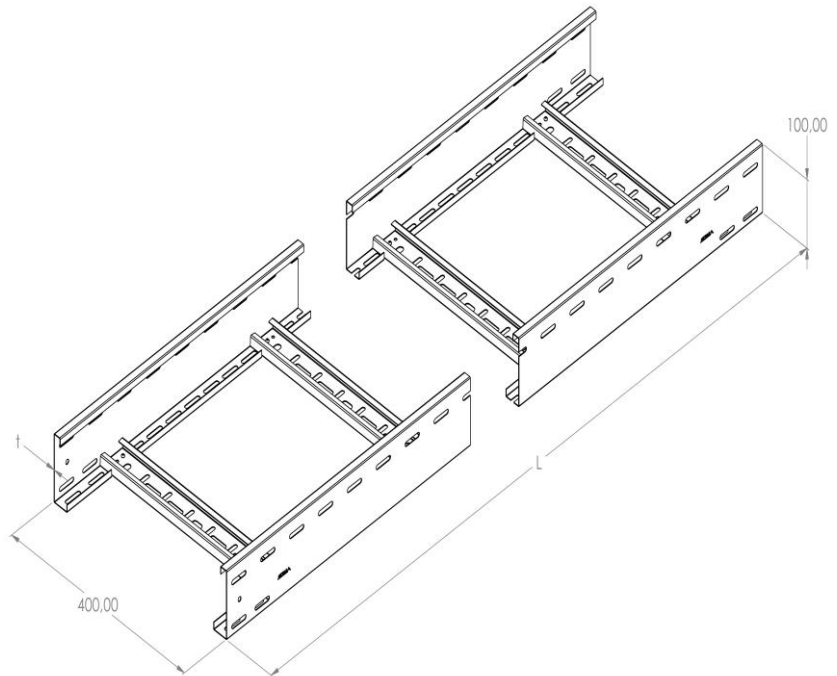

Product: KLA 100/400

Product code: 88301104

Cable ladders of 100 mm in height

Standard:	EN 61537:2007 Cable management - Cable tray systems and cable ladder systems
Dimensions:	Length: 3000 mm
	Width: 400 mm
	Height: 100 mm
	Metal thickness: 2 mm
Weight:	6,4 kg
Material:	Aluminum
Contribution to fire:	Non-flame propagating system
Electrical characteristics:	Electrically conductive system
Electrical continuity:	Yes
Corrosion resistance:	Class
Perforation:	Class Y
Temperature:	Min: -20°C; Max: +105°C