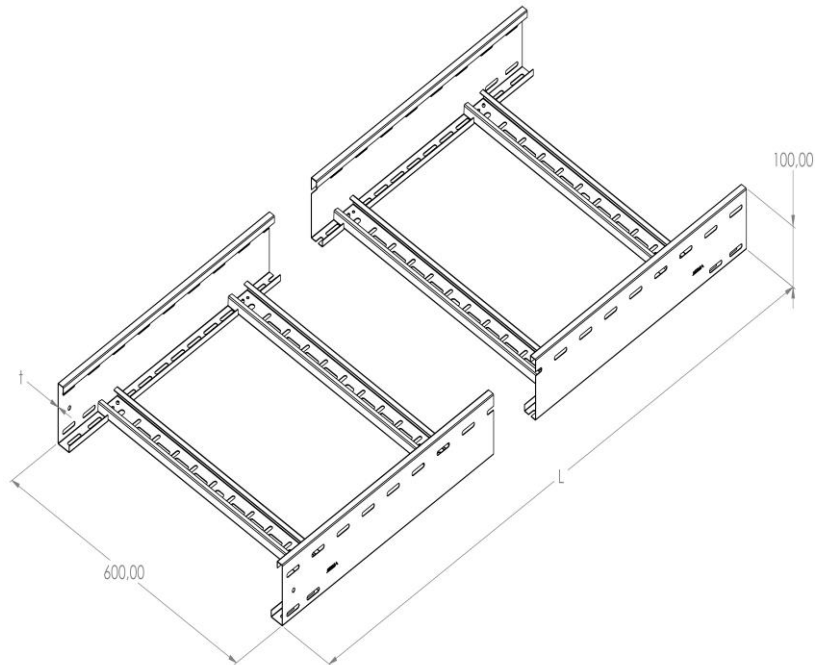

Product: KLA 100/600

Product code: 88301106

Cable ladders of 100 mm in height

Standard:	EN 61537:2007 Cable management - Cable tray systems and cable ladder systems
Dimensions:	Length: 3000 mm
	Width: 600 mm
	Height: 100 mm
	Metal thickness: 2 mm
Weight:	7,2 kg
Material:	Aluminum
Contribution to fire:	Non-flame propagating system
Electrical characteristics:	Electrically conductive system
Electrical continuity:	Yes
Corrosion resistance:	Class
Perforation:	Class Y
Temperature:	Min: -20°C; Max: +105°C

Permissible load KLA 100/600 d=2,0mm (kN/m)