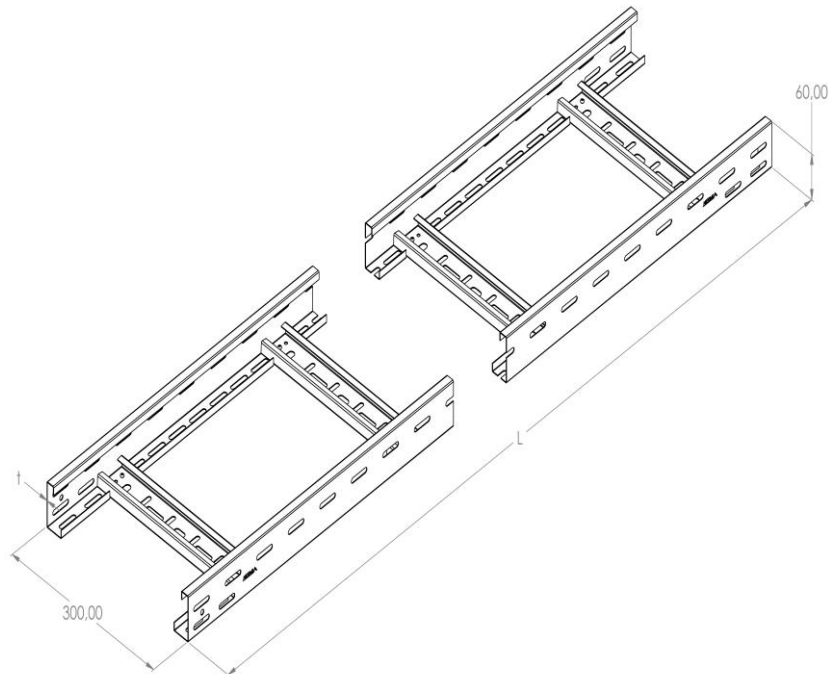

Product: KLA 60/300

Product code: 88301113

Cable ladders of 60 mm in height

Standard:	EN 61537:2007 Cable management - Cable tray systems and cable ladder systems
Dimensions:	Length: 3000 mm
	Width: 300 mm
	Height: 60 mm
	Metal thickness: 2 mm
Weight:	4,9 kg
Material:	Aluminum
Contribution to fire:	Non-flame propagating system
Electrical characteristics:	Electrically conductive system
Electrical continuity:	Yes
Corrosion resistance:	Class
Perforation:	Class Y
Temperature:	Min: -20°C; Max: +105°C