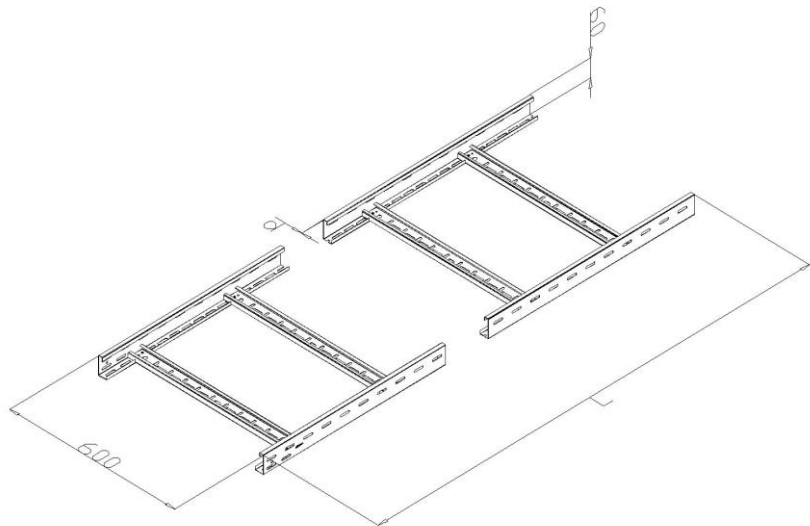

Product: KLA 60/600

Product code: 88301116

Cable ladders of 60 mm in height

Standard:	EN 61537:2007 Cable management - Cable tray systems and cable ladder systems
Dimensions:	Length: 3000 mm
	Width: 600 mm
	Height: 60 mm
	Metal thickness: 2 mm
Weight:	6,1 kg
Material:	Aluminum
Contribution to fire:	Non-flame propagating system
Electrical characteristics:	Electrically conductive system
Electrical continuity:	Yes
Corrosion resistance:	Class
Perforation:	Class Y
Temperature:	Min: -20°C; Max: +105°C

Permissible load KLA 60/600 d=2,0mm (kN/m)