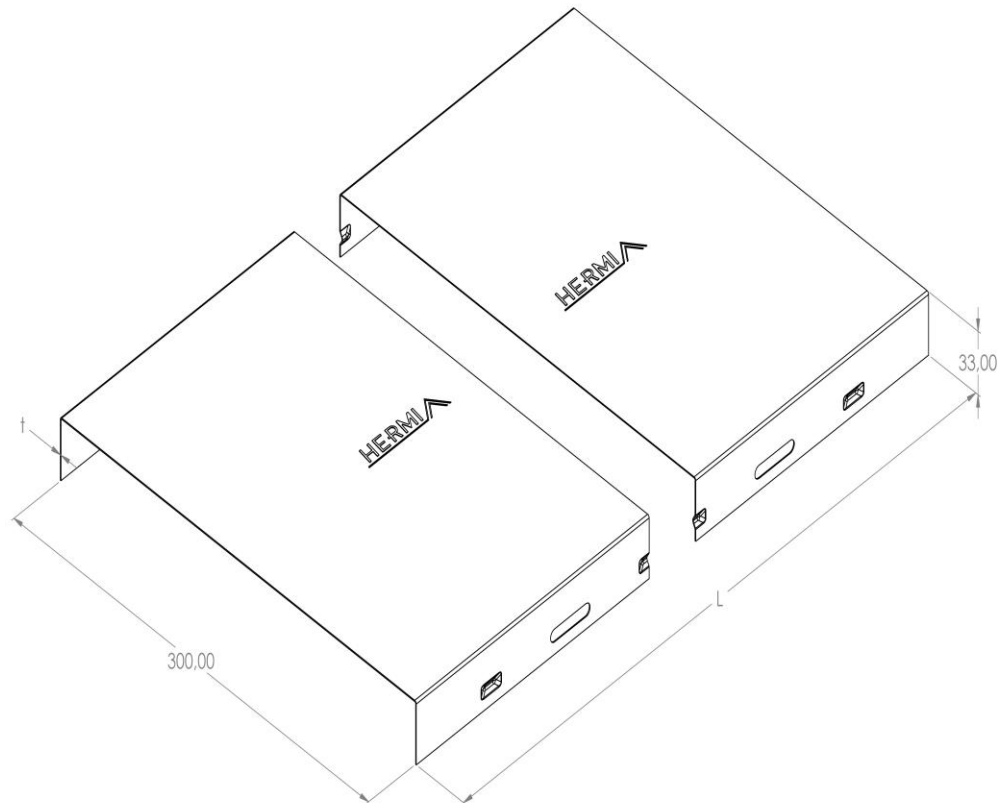

Product: KPA-P 300

Product code: 88301153

Cable tray cover

Standard:	EN 61537:2007 Cable management - Cable tray systems and cable ladder systems
Dimensions:	Length: 2000 mm
	Width: 300 mm
	Height: 33 mm
	Metal thickness: 1,00 mm
Weight:	2,05 kg
Material:	Aluminum
Contribution to fire:	Non-flame propagating system
Electrical characteristics:	Electrically conductive system
Electrical continuity:	Yes
Corrosion resistance:	Class
Perforation:	Class B
Temperature:	Min: -20°C; Max: +105°C