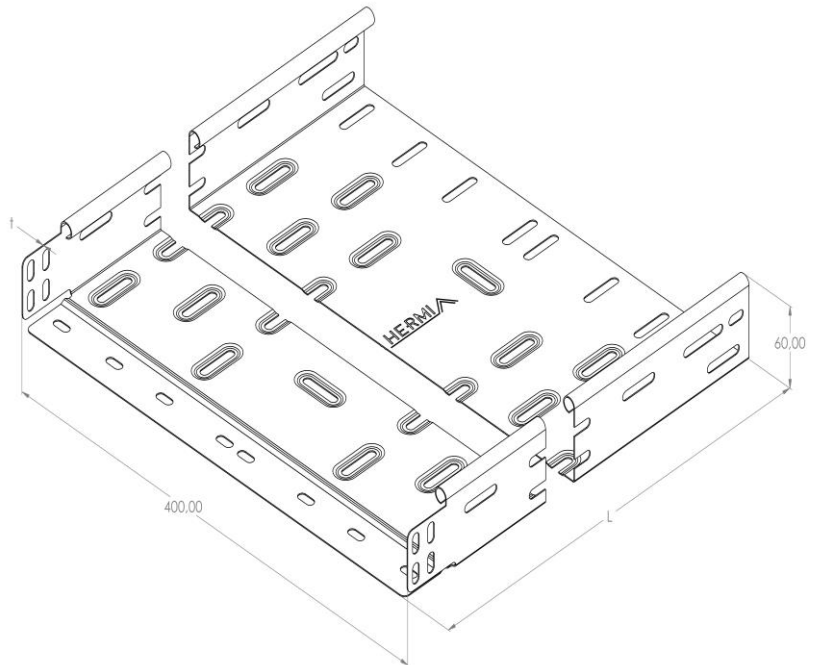

Product: KPA 60/400

Product code: 88302114

Cable trays of 60 mm in height

<b>Standard:</b>	EN 61537:2007 Cable management - Cable tray systems and cable ladder systems
<b>Dimensions:</b>	Length: 3000 mm
	Width: 400 mm
	Height: 60 mm
	Metal thickness: 1,00 mm
<b>Weight:</b>	4 kg
<b>Material:</b>	Aluminum
<b>Contribution to fire:</b>	Non-flame propagating system
<b>Electrical characteristics:</b>	Electrically conductive system
<b>Electrical continuity:</b>	Yes
<b>Corrosion resistance:</b>	Class
<b>Perforation:</b>	Class B
<b>Temperature:</b>	Min: -20°C; Max: +105°C

Permissible load KPA 60/400 d=1,0mm (kN/m)