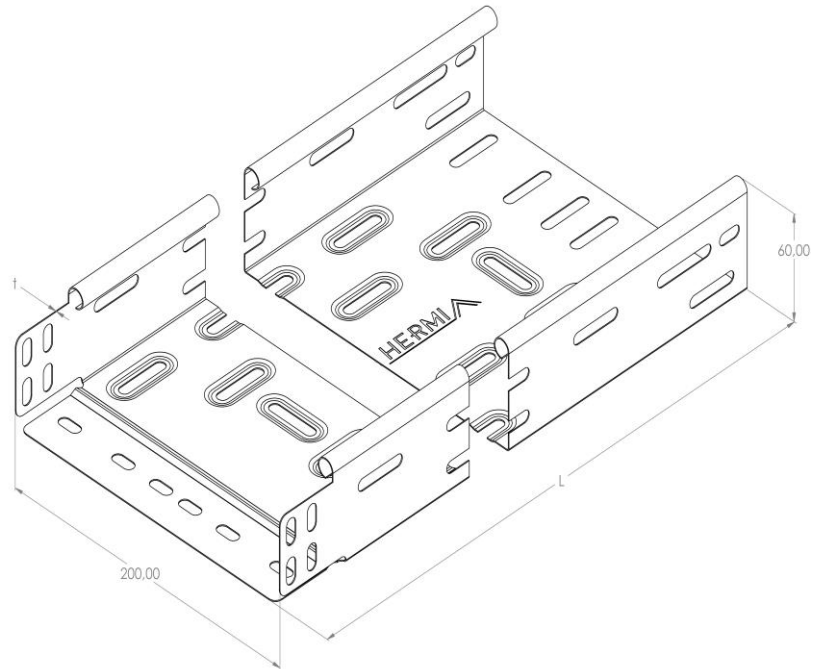

**Product:** KP 60/200

**Product code:** 88700132

Cable trays of 60 mm in height

<b>Standard:</b>	EN 61537:2007 Cable management - Cable tray systems and cable ladder systems
<b>Dimensions:</b>	Length: 3000 mm
	Width: 200 mm
	Height: 60 mm
	Metal thickness: 0,60 mm
<b>Weight:</b>	4,6 kg
<b>Material:</b>	Galvanised steel
<b>Contribution to fire:</b>	Non-flame propagating system
<b>Electrical characteristics:</b>	Electrically conductive system
<b>Electrical continuity:</b>	Yes
<b>Corrosion resistance:</b>	Class 3
<b>Perforation:</b>	Class B
<b>Temperature:</b>	Min: -20°C; Max: +105°C

Permissible load KP 60/200 d=0,6mm (kN/m)