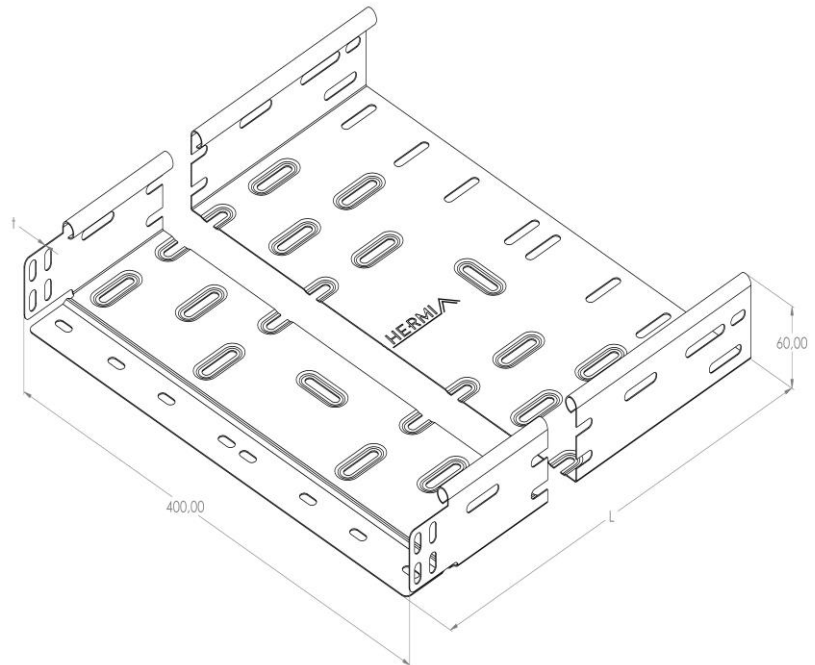

Product: KP 60/400

Product code: 88700134

Cable trays of 60 mm in height

Standard:	EN 61537:2007 Cable management - Cable tray systems and cable ladder systems
Dimensions:	Length: 3000 mm
	Width: 400 mm
	Height: 60 mm
	Metal thickness: 0,80 mm
Weight:	9,5 kg
Material:	Galvanised steel
Contribution to fire:	Non-flame propagating system
Electrical characteristics:	Electrically conductive system
Electrical continuity:	Yes
Corrosion resistance:	Class 3
Perforation:	Class B
Temperature:	Min: -20°C; Max: +105°C

Permissible load KP 60/400 d=0,8mm (kN/m)