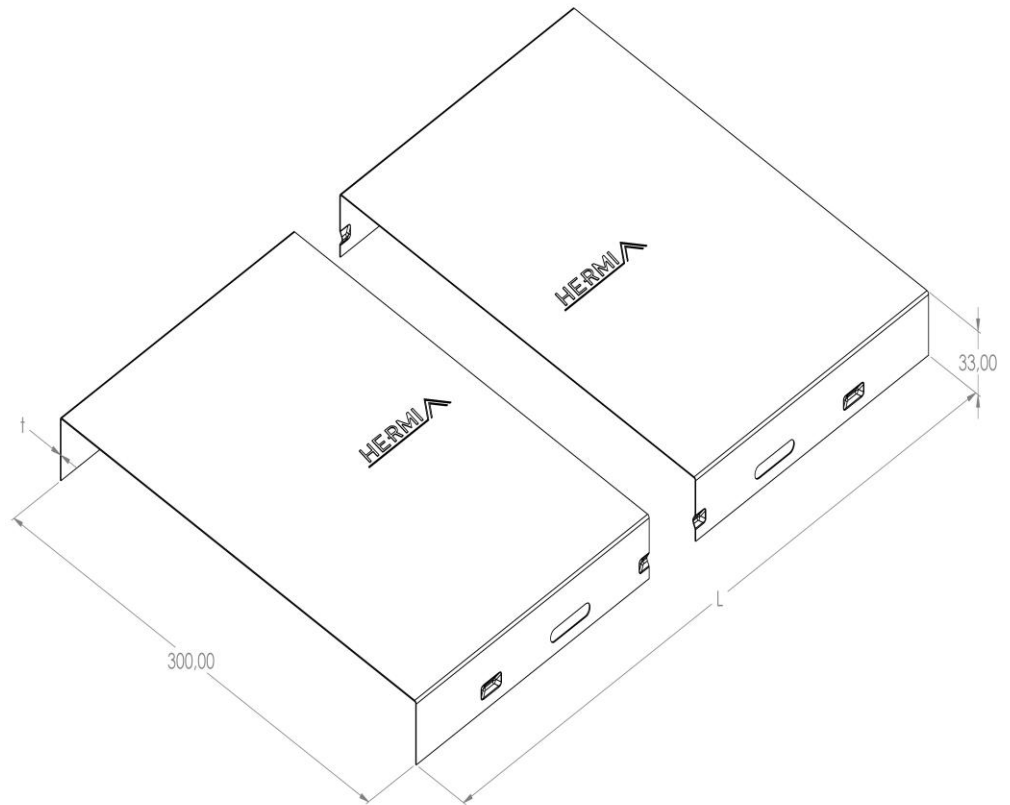

Product: KP-P 300

Product code: 88700153

Cable tray cover

Standard:	EN 61537:2007 Cable management - Cable tray systems and cable ladder systems
Dimensions:	Length: 2000 mm
	Width: 300 mm
	Height: 33 mm
	Metal thickness: 0,60 mm
Weight:	3,45 kg
Material:	Galvanised steel
Contribution to fire:	Non-flame propagating system
Electrical characteristics:	Electrically conductive system
Electrical continuity:	Yes
Corrosion resistance:	Class 3
Perforation:	Class B
Temperature:	Min: -20°C; Max: +105°C