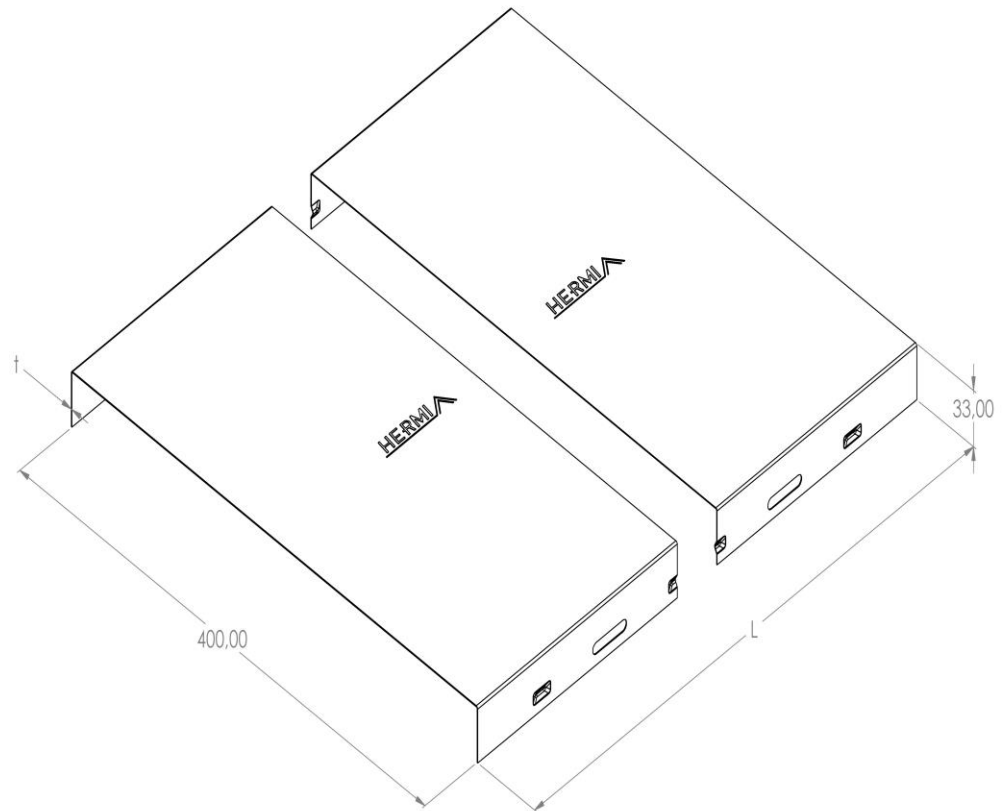

**Product:** KP-P 400

**Product code:** 88700154

Cable tray cover

<b>Standard:</b>	EN 61537:2007 Cable management - Cable tray systems and cable ladder systems
<b>Dimensions:</b>	Length: 2000 mm
	Width: 400 mm
	Height: 33 mm
	Metal thickness: 0,60 mm
<b>Weight:</b>	4,3 kg
<b>Material:</b>	Galvanised steel
<b>Contribution to fire:</b>	Non-flame propagating system
<b>Electrical characteristics:</b>	Electrically conductive system
<b>Electrical continuity:</b>	Yes
<b>Corrosion resistance:</b>	Class 3
<b>Perforation:</b>	Class B
<b>Temperature:</b>	Min: -20°C; Max: +105°C