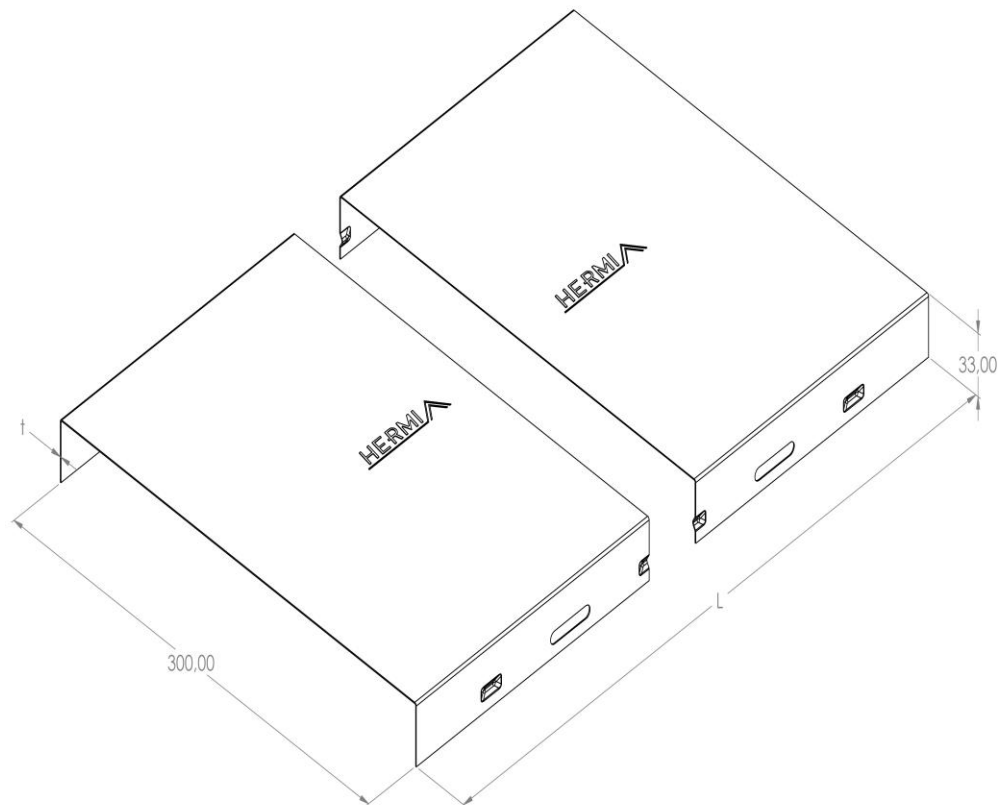

**Product:** KP-P 300

**Product code:** 88700163

Cable tray cover

<b>Standard:</b>	EN 61537:2007 Cable management - Cable tray systems and cable ladder systems
<b>Dimensions:</b>	Length: 3000 mm
	Width: 300 mm
	Height: 33 mm
	Metal thickness: 0,60 mm
<b>Weight:</b>	5,28 kg
<b>Material:</b>	Galvanised steel
<b>Contribution to fire:</b>	Non-flame propagating system
<b>Electrical characteristics:</b>	Electrically conductive system
<b>Electrical continuity:</b>	Yes
<b>Corrosion resistance:</b>	Class 3
<b>Perforation:</b>	Class B
<b>Temperature:</b>	Min: -20°C; Max: +105°C