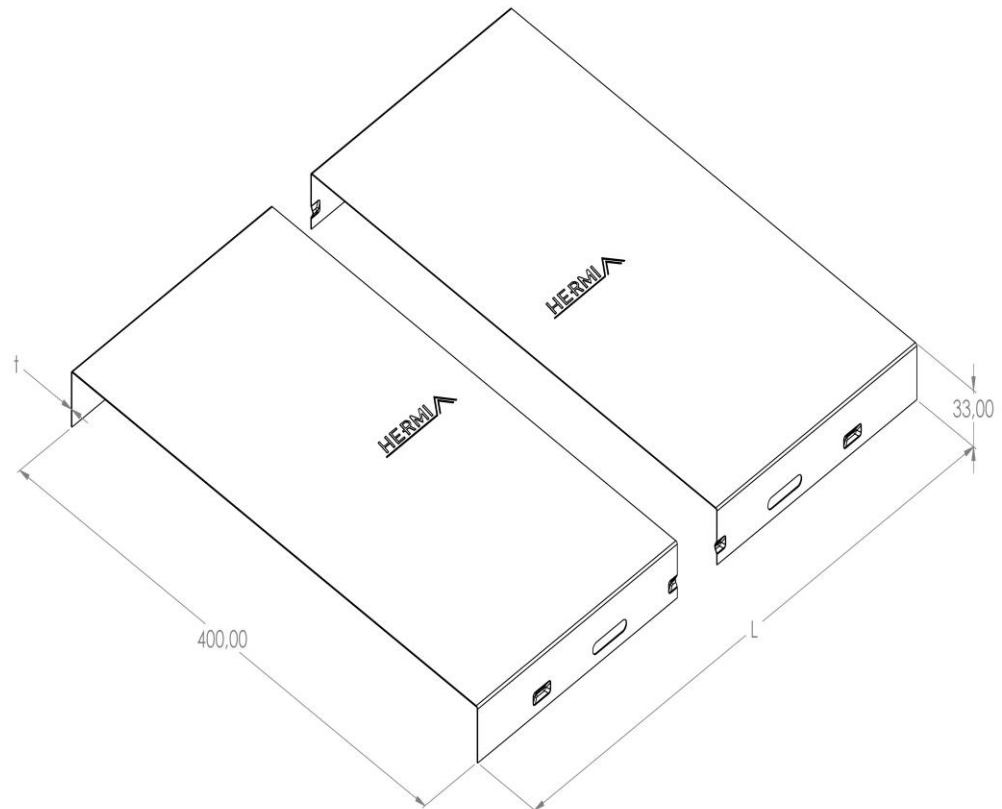

**Product:** KP-P 400

**Product code:** 88700164

Cable tray cover

<b>Standard:</b>	EN 61537:2007 Cable management - Cable tray systems and cable ladder systems
<b>Dimensions:</b>	Length: 3000 mm
	Width: 400 mm
	Height: 33 mm
	Metal thickness: 0,60 mm
<b>Weight:</b>	8,95 kg
<b>Material:</b>	Galvanised steel
<b>Contribution to fire:</b>	Non-flame propagating system
<b>Electrical characteristics:</b>	Electrically conductive system
<b>Electrical continuity:</b>	Yes
<b>Corrosion resistance:</b>	Class 3
<b>Perforation:</b>	Class B
<b>Temperature:</b>	Min: -20°C; Max: +105°C