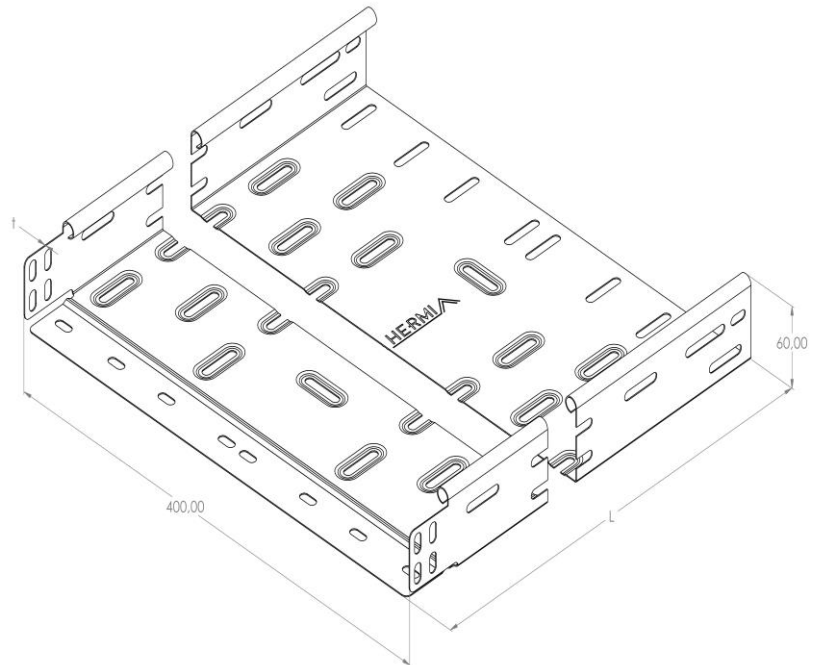

Product: KP 60/400

Product code: 88700528

Cable trays of 60 mm in height

Standard:	EN 61537:2007 Cable management - Cable tray systems and cable ladder systems
Dimensions:	Length: 3000 mm
	Width: 400 mm
	Height: 60 mm
	Metal thickness: 0,90 mm
Weight:	10,6 kg
Material:	Galvanised steel
Contribution to fire:	Non-flame propagating system
Electrical characteristics:	Electrically conductive system
Electrical continuity:	Yes
Corrosion resistance:	Class 3
Perforation:	Class B
Temperature:	Min: -20°C; Max: +105°C

Permissible load KP 60/400 d=0,9mm (kN/m)