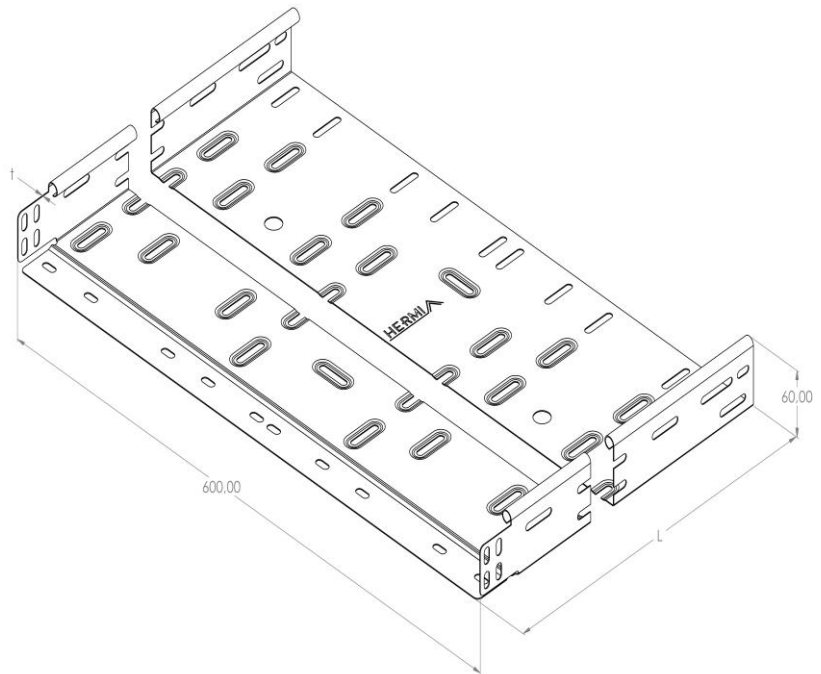

**Product:** KP 60/600

**Product code:** 88700530

Cable trays of 60 mm in height

<b>Standard:</b>	EN 61537:2007 Cable management - Cable tray systems and cable ladder systems
<b>Dimensions:</b>	Length: 3000 mm
	Width: 600 mm
	Height: 60 mm
	Metal thickness: 0,90 mm
<b>Weight:</b>	15 kg
<b>Material:</b>	Galvanised steel
<b>Contribution to fire:</b>	Non-flame propagating system
<b>Electrical characteristics:</b>	Electrically conductive system
<b>Electrical continuity:</b>	Yes
<b>Corrosion resistance:</b>	Class 3
<b>Perforation:</b>	Class B
<b>Temperature:</b>	Min: -20°C; Max: +105°C

Permissible load KP 60/600 d=0,9mm (kN/m)