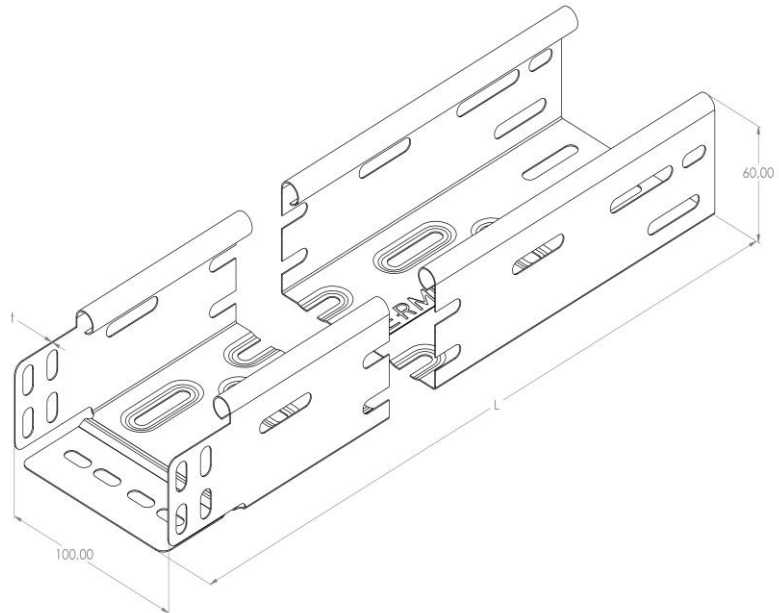

Product: KP 60/100

Product code: 88700601

Cable trays of 60 mm in height

<b>Standard:</b>	EN 61537:2007 Cable management - Cable tray systems and cable ladder systems
<b>Dimensions:</b>	Length: 2000 mm
	Width: 100 mm
	Height: 60 mm
	Metal thickness: 0,80 mm
<b>Weight:</b>	3,2 kg
<b>Material:</b>	Hot-dip galvanised steel
<b>Contribution to fire:</b>	Non-flame propagating system
<b>Electrical characteristics:</b>	Electrically conductive system
<b>Electrical continuity:</b>	Yes
<b>Corrosion resistance:</b>	Class 6
<b>Perforation:</b>	Class B
<b>Temperature:</b>	Min: -20°C; Max: +105°C

Permissible load KP 60/100 d=0,8mm (kN/m)