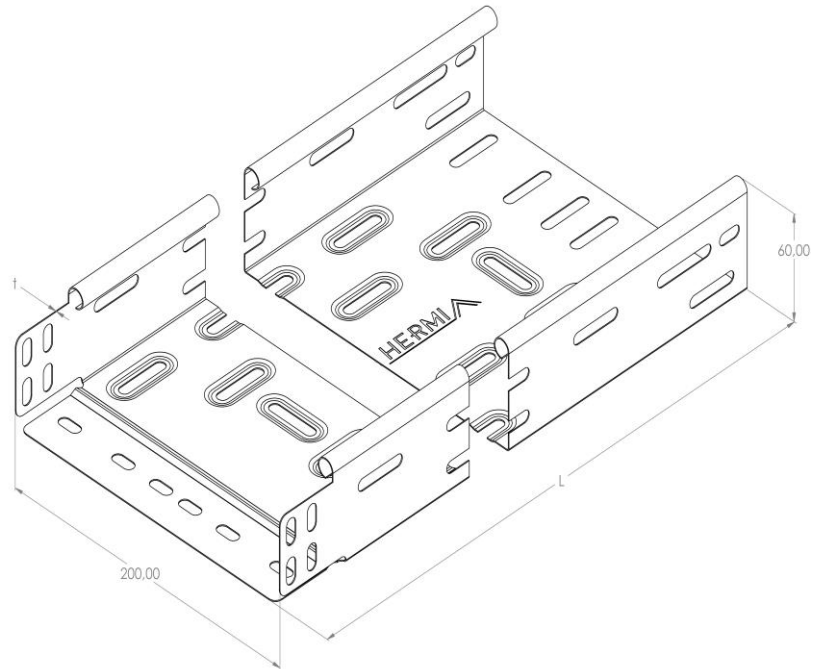

**Product:** KP 60/200

**Product code:** 88700632

Cable trays of 60 mm in height

<b>Standard:</b>	EN 61537:2007 Cable management - Cable tray systems and cable ladder systems
<b>Dimensions:</b>	Length: 3000 mm
	Width: 200 mm
	Height: 60 mm
	Metal thickness: 0,80 mm
<b>Weight:</b>	6,5 kg
<b>Material:</b>	Hot-dip galvanised steel
<b>Contribution to fire:</b>	Non-flame propagating system
<b>Electrical characteristics:</b>	Electrically conductive system
<b>Electrical continuity:</b>	Yes
<b>Corrosion resistance:</b>	Class 6
<b>Perforation:</b>	Class B
<b>Temperature:</b>	Min: -20°C; Max: +105°C

Permissible load KP 60/200 d=0,8mm (kN/m)