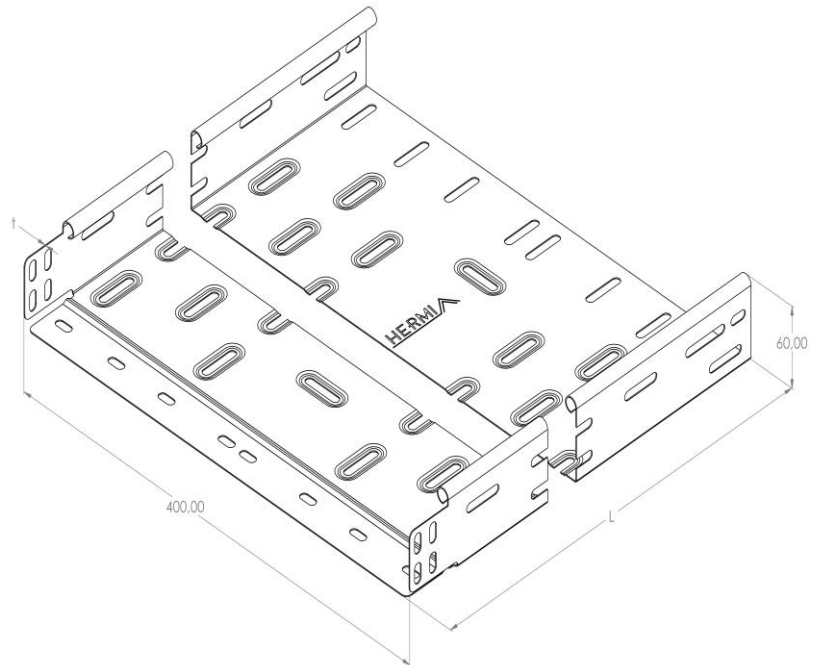

**Product:** KP 60/400

**Product code:** 88700634

Cable trays of 60 mm in height

<b>Standard:</b>	EN 61537:2007 Cable management - Cable tray systems and cable ladder systems
<b>Dimensions:</b>	Length: 3000 mm
	Width: 400 mm
	Height: 60 mm
	Metal thickness: 0,80 mm
<b>Weight:</b>	10,7 kg
<b>Material:</b>	Hot-dip galvanised steel
<b>Contribution to fire:</b>	Non-flame propagating system
<b>Electrical characteristics:</b>	Electrically conductive system
<b>Electrical continuity:</b>	Yes
<b>Corrosion resistance:</b>	Class 6
<b>Perforation:</b>	Class B
<b>Temperature:</b>	Min: -20°C; Max: +105°C

Permissible load KP 60/400 d=0,8mm (kN/m)