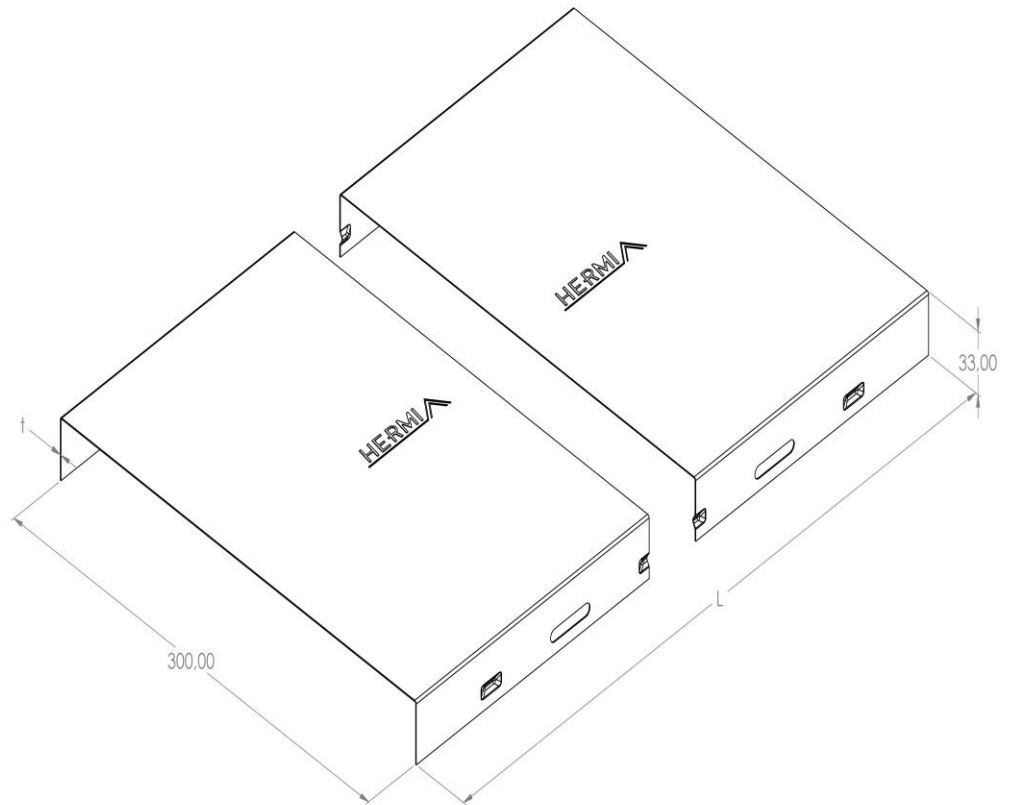

Product: KP-P 300

Product code: 88700653

Cable tray cover

Standard:	EN 61537:2007 Cable management - Cable tray systems and cable ladder systems
Dimensions:	Length: 2000 mm
	Width: 300 mm
	Height: 33 mm
	Metal thickness: 0,80 mm
Weight:	4,8 kg
Material:	Hot-dip galvanised steel
Contribution to fire:	Non-flame propagating system
Electrical characteristics:	Electrically conductive system
Electrical continuity:	Yes
Corrosion resistance:	Class 6
Perforation:	Class B
Temperature:	Min: -20°C; Max: +105°C