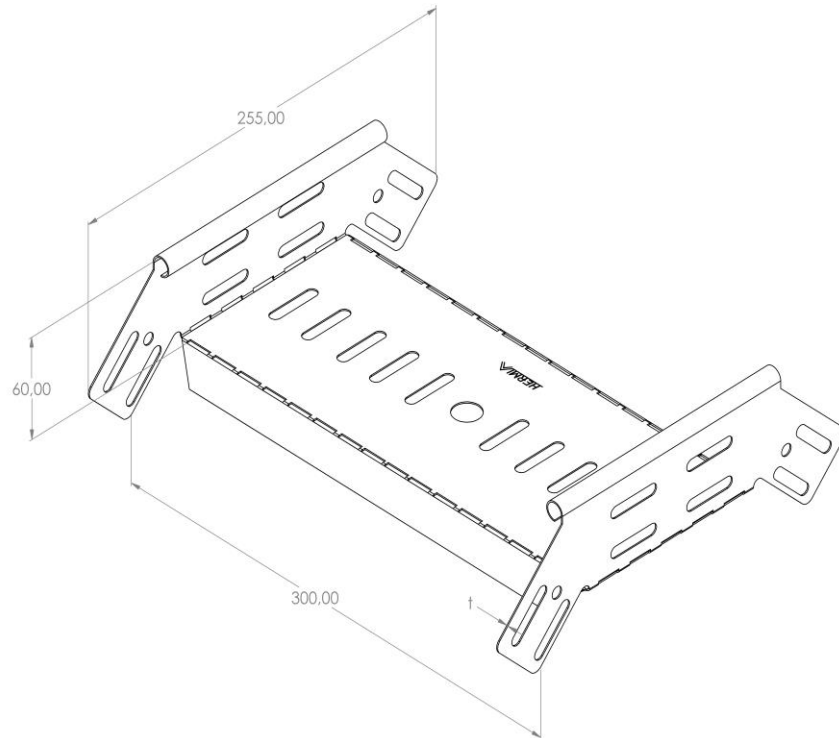

Product: PKP-ZK 60/300

Product code: 88701103

External elbow 90°

Standard:	EN 61537:2007 Cable management - Cable tray systems and cable ladder systems
Dimensions:	Length: 255 mm
	Width: 300 mm
	Height: 60 mm
	Metal thickness: 0,80 mm
Weight:	0,45 kg
Material:	Galvanised steel
Contribution to fire:	Non-flame propagating system
Electrical characteristics:	Electrically conductive system
Electrical continuity:	Yes
Corrosion resistance:	Class 3
Temperature:	Min: -20°C; Max: +105°C