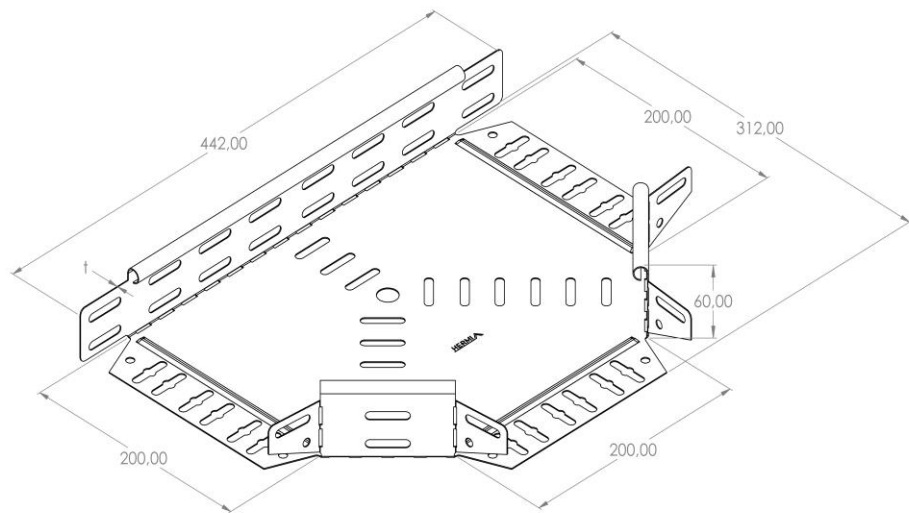

Product: PKP-SO 60/200

Product code: 88701142

Side branch

| | |
|------------------------------------|--|
| Standard: | EN 61537:2007 Cable management - Cable tray systems and cable ladder systems |
| Dimensions: | Length: 442 mm |
| | Width: 200 mm |
| | Height: 60 mm |
| | Metal thickness: 0,80 mm |
| Weight: | 0,9 kg |
| Material: | Galvanised steel |
| Contribution to fire: | Non-flame propagating system |
| Electrical characteristics: | Electrically conductive system |
| Electrical continuity: | Yes |
| Corrosion resistance: | Class 3 |
| Temperature: | Min: -20°C; Max: +105°C |