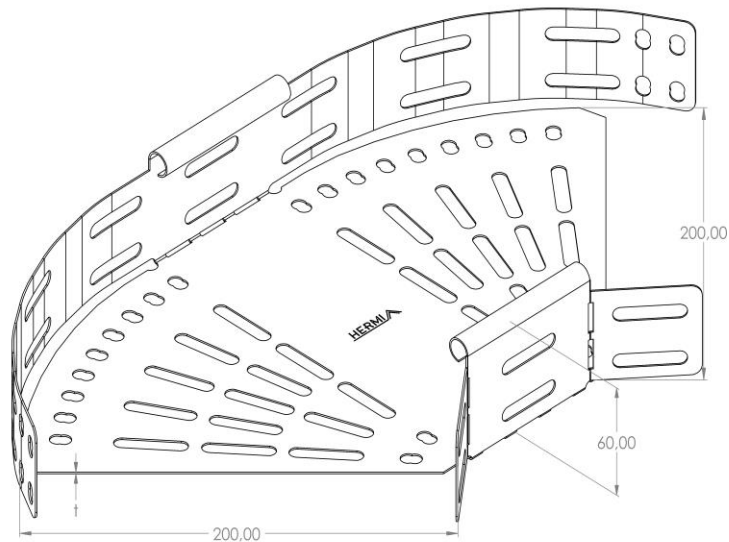

Product: PKP-KO 60/200/0-90°

Product code: 88701312

Adjustable elbow 0-90°

<b>Standard:</b>	EN 61537:2007 Cable management - Cable tray systems and cable ladder systems
<b>Dimensions:</b>	Length: mm
	Width: 200 mm
	Height: 60 mm
	Metal thickness: 0,80 mm
<b>Weight:</b>	0,6 kg
<b>Material:</b>	Galvanised steel
<b>Contribution to fire:</b>	Non-flame propagating system
<b>Electrical characteristics:</b>	Electrically conductive system
<b>Electrical continuity:</b>	Yes
<b>Corrosion resistance:</b>	Class 3
<b>Temperature:</b>	Min: -20°C; Max: +105°C