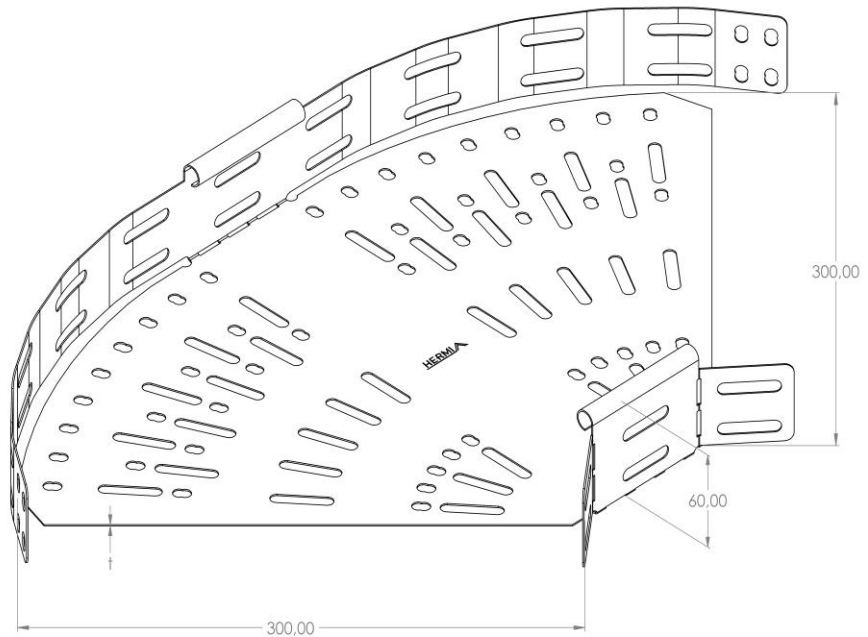

Product: PKP-KO 60/300/0-90°

Product code: 88701313

Adjustable elbow 0-90°

Standard:	EN 61537:2007 Cable management - Cable tray systems and cable ladder systems
Dimensions:	Length: mm
	Width: 300 mm
	Height: 60 mm
	Metal thickness: 0,80 mm
Weight:	1,1 kg
Material:	Galvanised steel
Contribution to fire:	Non-flame propagating system
Electrical characteristics:	Electrically conductive system
Electrical continuity:	Yes
Corrosion resistance:	Class 3
Temperature:	Min: -20°C; Max: +105°C