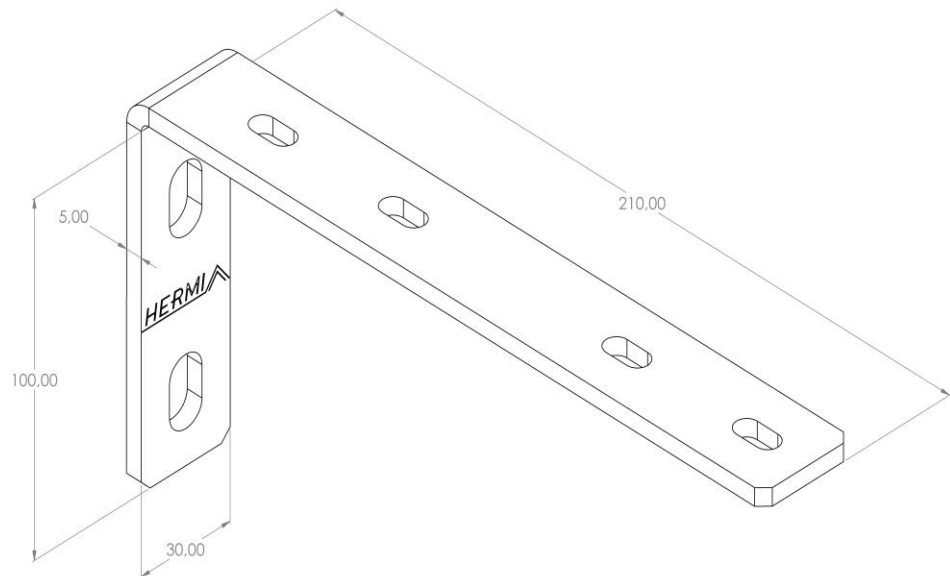

Product: NKP-SNL 210

Product code: 88704102

Wall bracket

<b>Standard:</b>	EN 61537:2007 Cable management - Cable tray systems and cable ladder systems
<b>Dimensions:</b>	Length: 210 mm
	Width: 30 mm
	Height: 100 mm
	Metal thickness: 5 mm
<b>Maximum load:</b>	0,4 kN
<b>Weight:</b>	0,35 kg
<b>Material:</b>	Galvanised steel
<b>Contribution to fire:</b>	Non-flame propagating system
<b>Electrical characteristics:</b>	Electrically conductive system
<b>Electrical continuity:</b>	Yes
<b>Corrosion resistance:</b>	Class 3
<b>Temperature:</b>	Min: -20°C; Max: +105°C