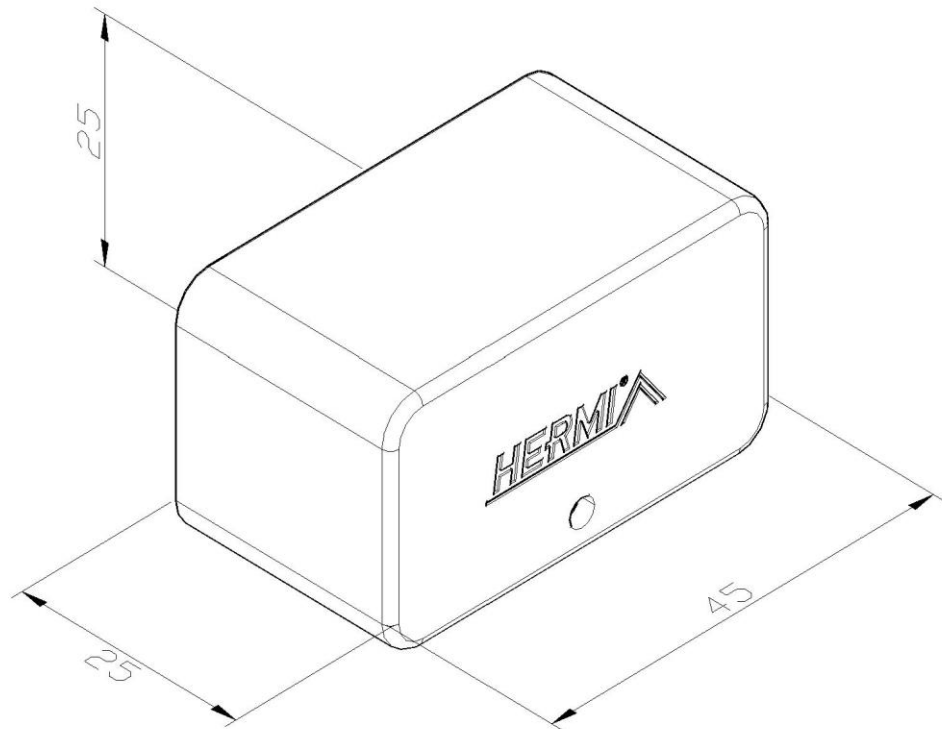

Product: ZP-41/21

Product code: 88706504

Protective caps

Standard:	EN 61537:2007 Cable management - Cable tray systems and cable ladder systems
Dimensions:	Length: 45 mm
	Width: 25 mm
	Height: 25 mm
	Metal thickness: 1,8 mm
Weight:	0,01 kg
Material:	LDPE
Contribution to fire:	Non-flame propagating system
Electrical characteristics:	Electrically conductive system
Electrical continuity:	Yes
Corrosion resistance:	Class
Temperature:	Min: -20°C; Max: +105°C