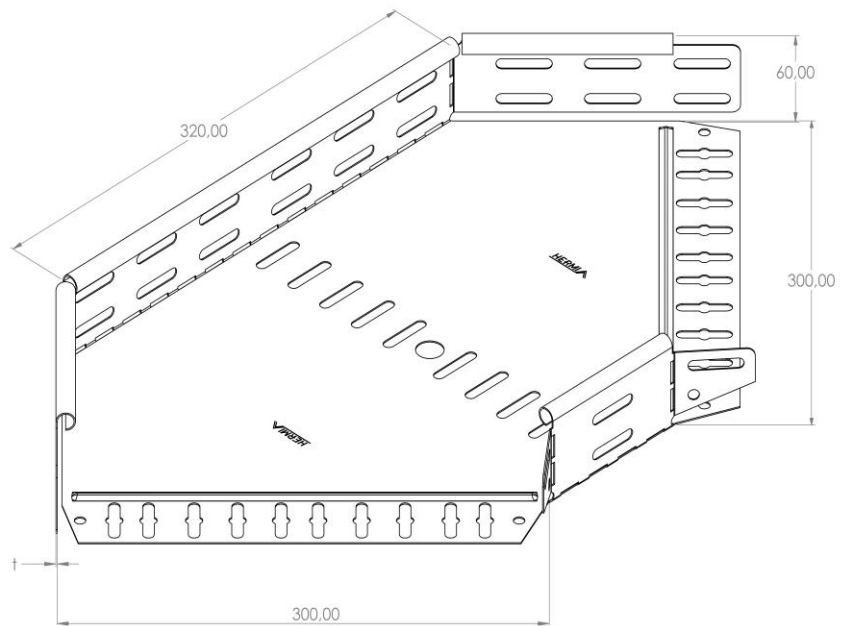

Product: PKP-KO 60/300/90°

Product code: 88706633

Truncated elbow 90°

<b>Standard:</b>	EN 61537:2007 Cable management - Cable tray systems and cable ladder systems
<b>Dimensions:</b>	Length: 320 mm
	Width: 300 mm
	Height: 60 mm
	Metal thickness: 0,80 mm
<b>Weight:</b>	1,05 kg
<b>Material:</b>	Hot-dip galvanised steel
<b>Contribution to fire:</b>	Non-flame propagating system
<b>Electrical characteristics:</b>	Electrically conductive system
<b>Electrical continuity:</b>	Yes
<b>Corrosion resistance:</b>	Class 6
<b>Temperature:</b>	Min: -20°C; Max: +105°C