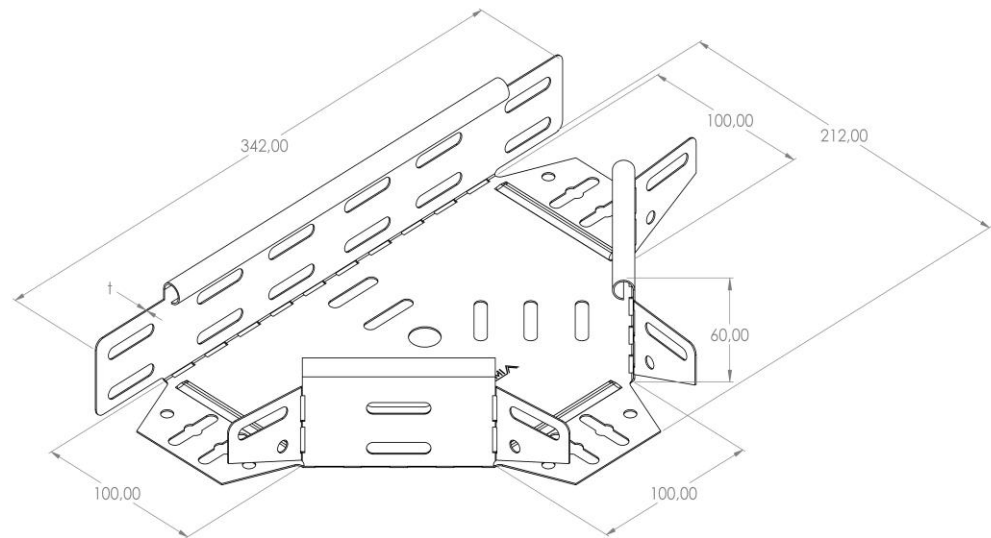

Product: PKP-SO 60/100

Product code: 88706641

Side branch

Standard:	EN 61537:2007 Cable management - Cable tray systems and cable ladder systems
Dimensions:	Length: 342 mm
	Width: 100 mm
	Height: 60 mm
	Metal thickness: 0,80 mm
Weight:	0,5 kg
Material:	Hot-dip galvanised steel
Contribution to fire:	Non-flame propagating system
Electrical characteristics:	Electrically conductive system
Electrical continuity:	Yes
Corrosion resistance:	Class 6
Temperature:	Min: -20°C; Max: +105°C