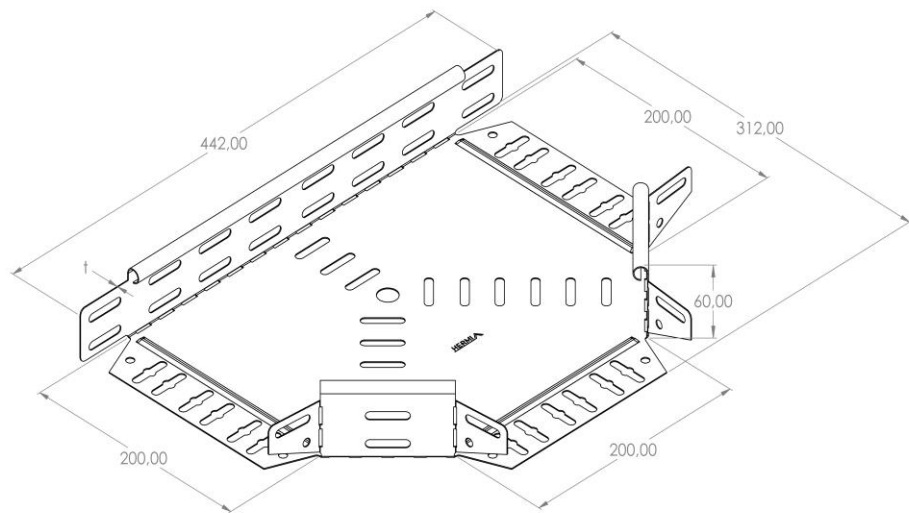

Product: PKP-SO 60/200

Product code: 88706642

Side branch

<b>Standard:</b>	EN 61537:2007 Cable management - Cable tray systems and cable ladder systems
<b>Dimensions:</b>	Length: 442 mm
	Width: 200 mm
	Height: 60 mm
	Metal thickness: 0,80 mm
<b>Weight:</b>	0,9 kg
<b>Material:</b>	Hot-dip galvanised steel
<b>Contribution to fire:</b>	Non-flame propagating system
<b>Electrical characteristics:</b>	Electrically conductive system
<b>Electrical continuity:</b>	Yes
<b>Corrosion resistance:</b>	Class 6
<b>Temperature:</b>	Min: -20°C; Max: +105°C