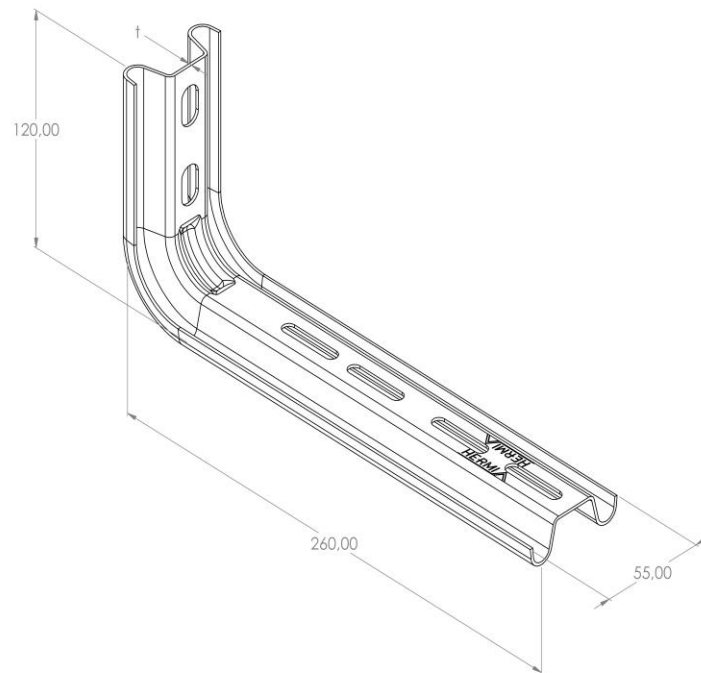

Product: NKP-SNL/OMEGA 210

Product code: 88707172

Wall bracket

<b>Standard:</b>	EN 61537:2007 Cable management - Cable tray systems and cable ladder systems
<b>Dimensions:</b>	Length: 260 mm
	Width: 55 mm
	Height: 120 mm
	Metal thickness: 1,5 mm
<b>Maximum load:</b>	0,9 kN
<b>Weight:</b>	0,36 kg
<b>Material:</b>	Galvanised steel
<b>Contribution to fire:</b>	Non-flame propagating system
<b>Electrical characteristics:</b>	Electrically conductive system
<b>Electrical continuity:</b>	Yes
<b>Corrosion resistance:</b>	Class 3
<b>Temperature:</b>	Min: -20°C; Max: +105°C