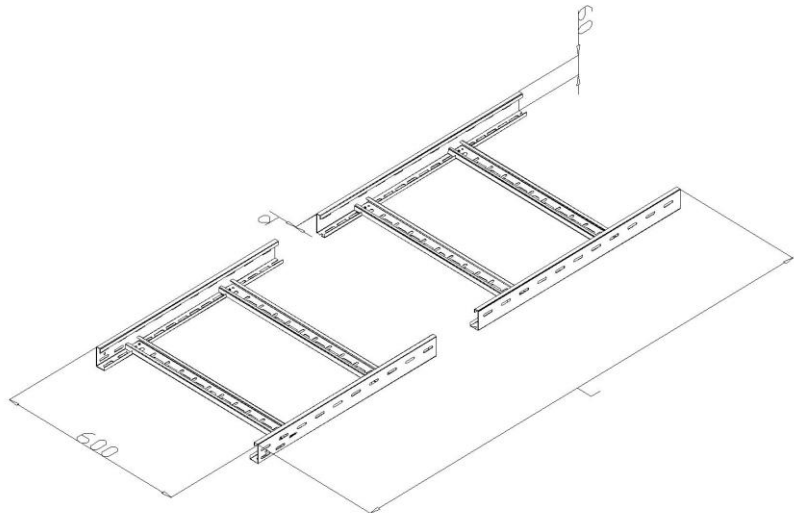

**Product:** KL 60/600

**Product code:** 88710316

Cable ladders of 60 mm in height

<b>Standard:</b>	EN 61537:2007 Cable management - Cable tray systems and cable ladder systems
<b>Dimensions:</b>	Length: 3000 mm
	Width: 600 mm
	Height: 60 mm
	Metal thickness: 1 mm
<b>Weight:</b>	9,60 kg
<b>Material:</b>	Powder coated galvanised steel in the colours according to the RAL scale
<b>Contribution to fire:</b>	Non-flame propagating system
<b>Electrical characteristics:</b>	Electrically conductive system
<b>Electrical continuity:</b>	Yes
<b>Corrosion resistance:</b>	Class 3
<b>Perforation:</b>	Class Y
<b>Temperature:</b>	Min: -20°C; Max: +105°C

**Permissible load KL 60/600 d=1,0mm (kN/m)**