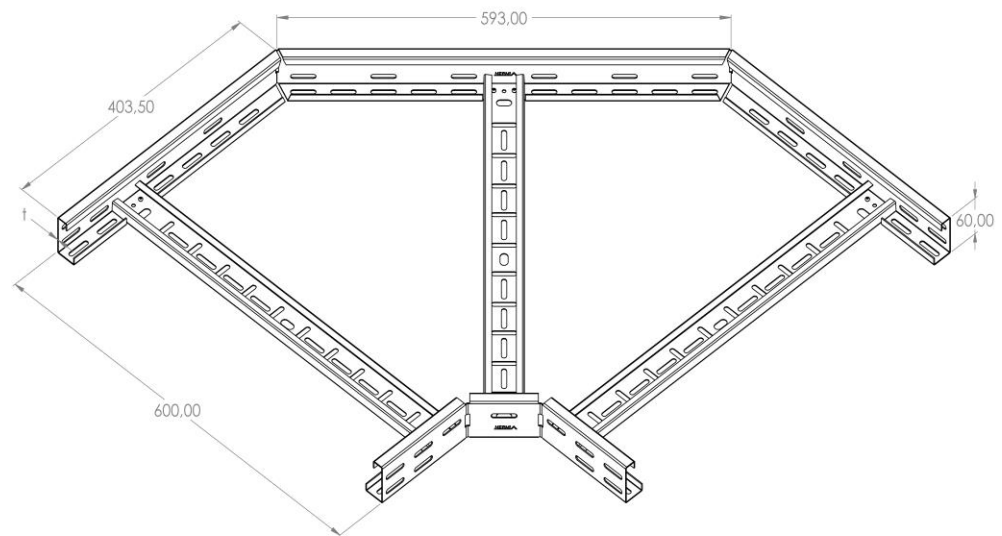

Product: PKL-KO 60/600/90°

Product code: 88711116

Elbow 90°

Standard:	EN 61537:2007 Cable management - Cable tray systems and cable ladder systems
Dimensions:	Length: 593 mm
	Width: 600 mm
	Height: 60 mm
	Metal thickness: 1 mm
Weight:	3,53 kg
Material:	Galvanised steel
Contribution to fire:	Non-flame propagating system
Electrical characteristics:	Electrically conductive system
Electrical continuity:	Yes
Corrosion resistance:	Class 3
Temperature:	Min: -20°C; Max: +105°C