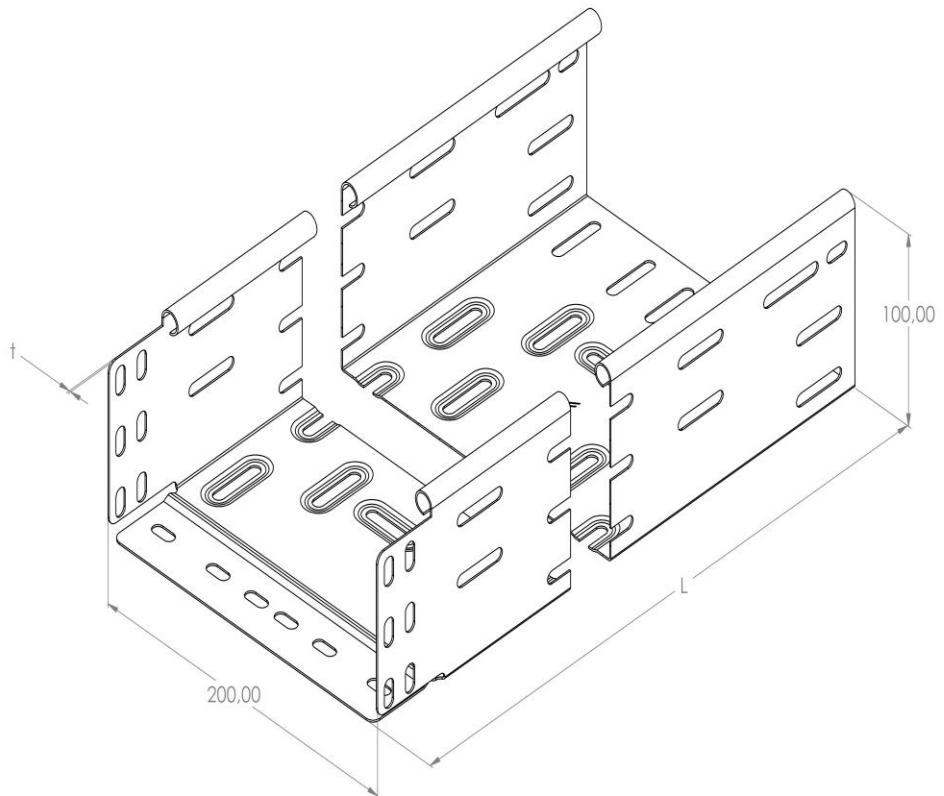

**Product:** KP 100/200

**Product code:** 88720052

Cable trays of 100 mm in height

<b>Standard:</b>	EN 61537:2007 Cable management - Cable tray systems and cable ladder systems
<b>Dimensions:</b>	Length: 3000 mm
	Width: 200 mm
	Height: 100 mm
	Metal thickness: 1,00 mm
<b>Weight:</b>	
<b>Material:</b>	Galvanised steel
<b>Contribution to fire:</b>	Non-flame propagating system
<b>Electrical characteristics:</b>	Electrically conductive system
<b>Electrical continuity:</b>	Yes
<b>Corrosion resistance:</b>	Class 3
<b>Perforation:</b>	Class B
<b>Temperature:</b>	Min: -20°C; Max: +105°C