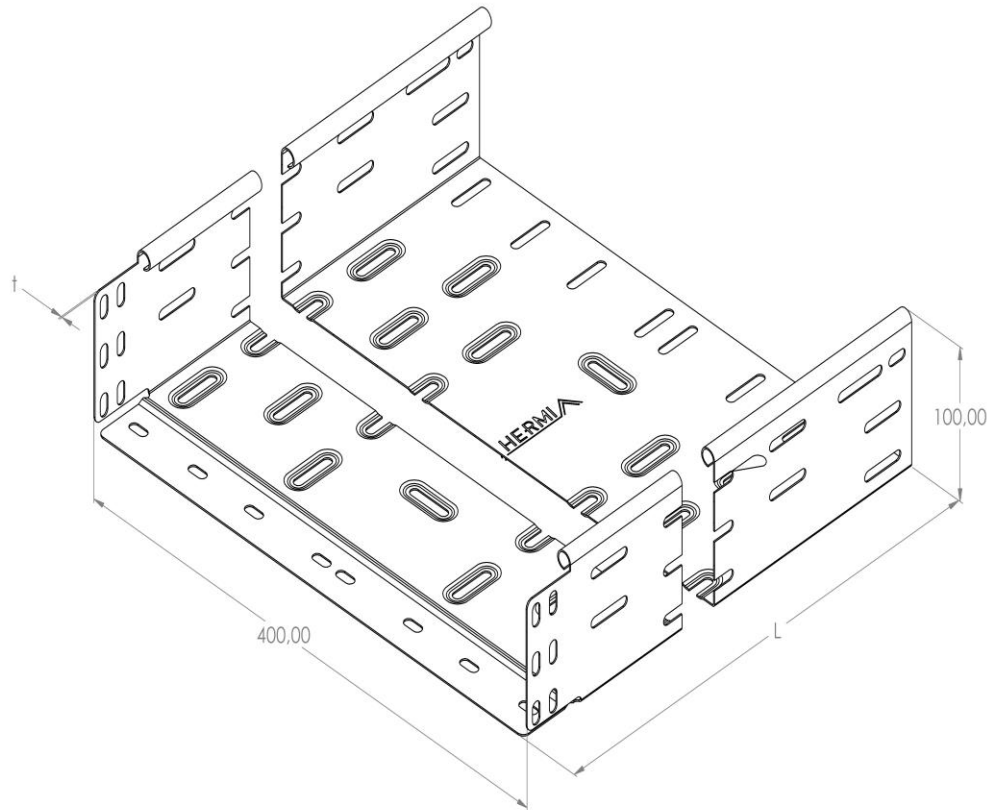

**Product:** KP 100/400

**Product code:** 88720064

Cable trays of 100 mm in height

<b>Standard:</b>	EN 61537:2007 Cable management - Cable tray systems and cable ladder systems
<b>Dimensions:</b>	Length: 2000 mm
	Width: 400 mm
	Height: 100 mm
	Metal thickness: 0,80 mm
<b>Weight:</b>	7,297 kg
<b>Material:</b>	Galvanised steel
<b>Contribution to fire:</b>	Non-flame propagating system
<b>Electrical characteristics:</b>	Electrically conductive system
<b>Electrical continuity:</b>	Yes
<b>Corrosion resistance:</b>	Class 3
<b>Perforation:</b>	Class B
<b>Temperature:</b>	Min: -20°C; Max: +105°C