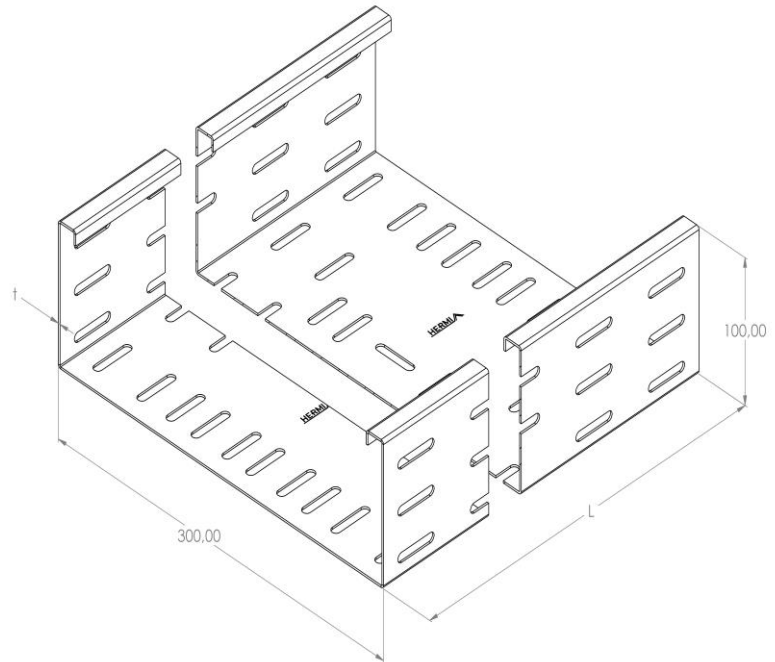

Product: KP 100/300

Product code: 88720103

Cable trays of 100 mm in height

<b>Standard:</b>	EN 61537:2007 Cable management - Cable tray systems and cable ladder systems
<b>Dimensions:</b>	Length: 3000 mm
	Width: 300 mm
	Height: 100 mm
	Metal thickness: 1,50 mm
<b>Weight:</b>	
<b>Material:</b>	Galvanised steel
<b>Contribution to fire:</b>	Non-flame propagating system
<b>Electrical characteristics:</b>	Electrically conductive system
<b>Electrical continuity:</b>	Yes
<b>Corrosion resistance:</b>	Class 3
<b>Perforation:</b>	Class B
<b>Temperature:</b>	Min: -20°C; Max: +105°C

Permissible load KP 100/300 d=1,5mm (kN/m)