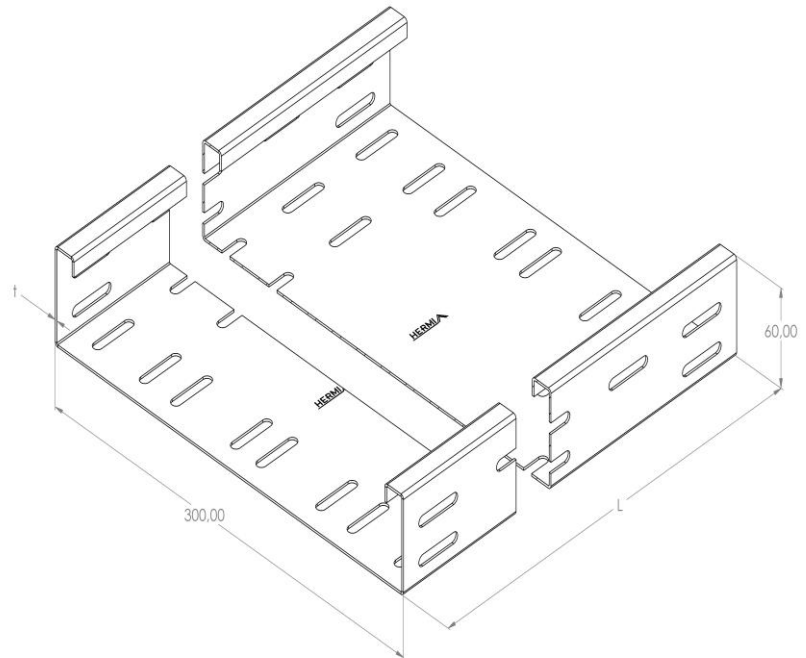

Product: KP 60/300

Product code: 88726083

Cable trays of 60 mm in height

<b>Standard:</b>	EN 61537:2007 Cable management - Cable tray systems and cable ladder systems
<b>Dimensions:</b>	Length: 3000 mm
	Width: 300 mm
	Height: 60 mm
	Metal thickness: 1,50 mm
<b>Weight:</b>	15,6 kg
<b>Material:</b>	Hot-dip galvanised steel
<b>Contribution to fire:</b>	Non-flame propagating system
<b>Electrical characteristics:</b>	Electrically conductive system
<b>Electrical continuity:</b>	Yes
<b>Corrosion resistance:</b>	Class 6
<b>Perforation:</b>	Class B
<b>Temperature:</b>	Min: -20°C; Max: +105°C

Permissible load KP 60/300 d=1,5mm (kN/m)