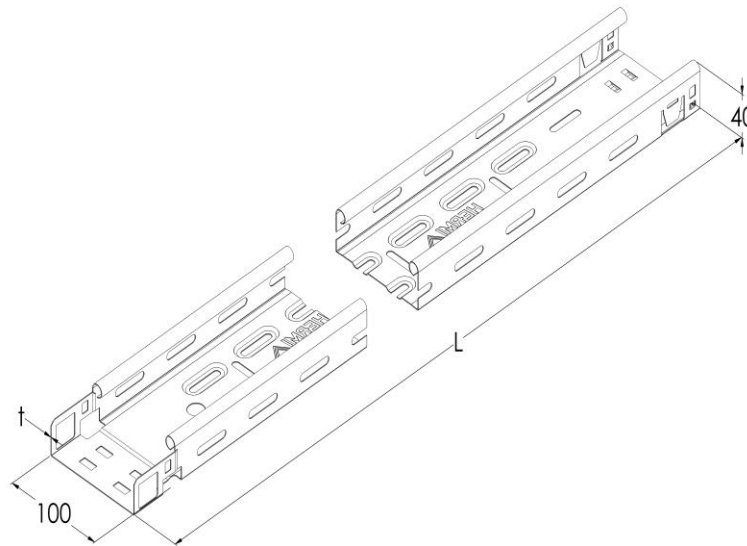

Product: KPK 40/100

Product code: 88750011

Fast Klick cable trays of 40 mm in height

Standard:	EN 61537:2007 Cable management - Cable tray systems and cable ladder systems
Dimensions:	Length: 3000 mm
	Width: 100 mm
	Height: 40 mm
	Metal thickness: 0,60 mm
Weight:	2,90 kg
Material:	Galvanised steel
Contribution to fire:	Non-flame propagating system
Electrical characteristics:	Electrically conductive system
Electrical continuity:	Yes
Corrosion resistance:	Class 3
Perforation:	Class D
Temperature:	Min: -20°C; Max: +105°C

Permissible load KPK 40/100 d=0,6mm (kN/m)