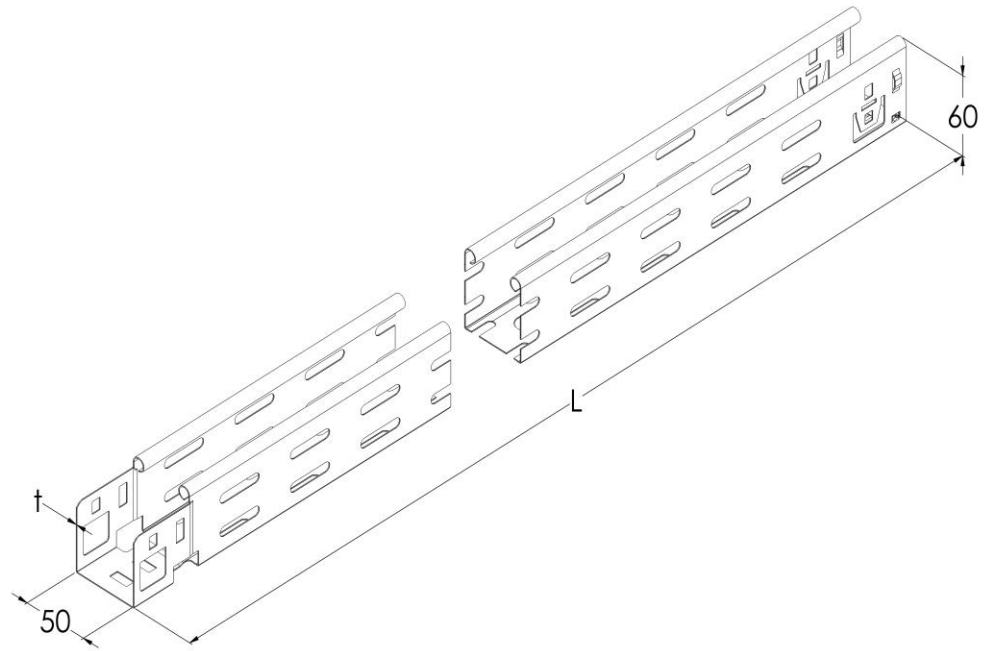

Product: KPK 60/50

Product code: 88750030

Fast Klick cable trays of 60 mm in height

Standard:	EN 61537:2007 Cable management - Cable tray systems and cable ladder systems
Dimensions:	Length: 3000 mm
	Width: 50 mm
	Height: 60 mm
	Metal thickness: 0,60 mm
Weight:	2,44 kg
Material:	Galvanised steel
Contribution to fire:	Non-flame propagating system
Electrical characteristics:	Electrically conductive system
Electrical continuity:	Yes
Corrosion resistance:	Class 3
Perforation:	Class D
Temperature:	Min: -20°C; Max: +105°C