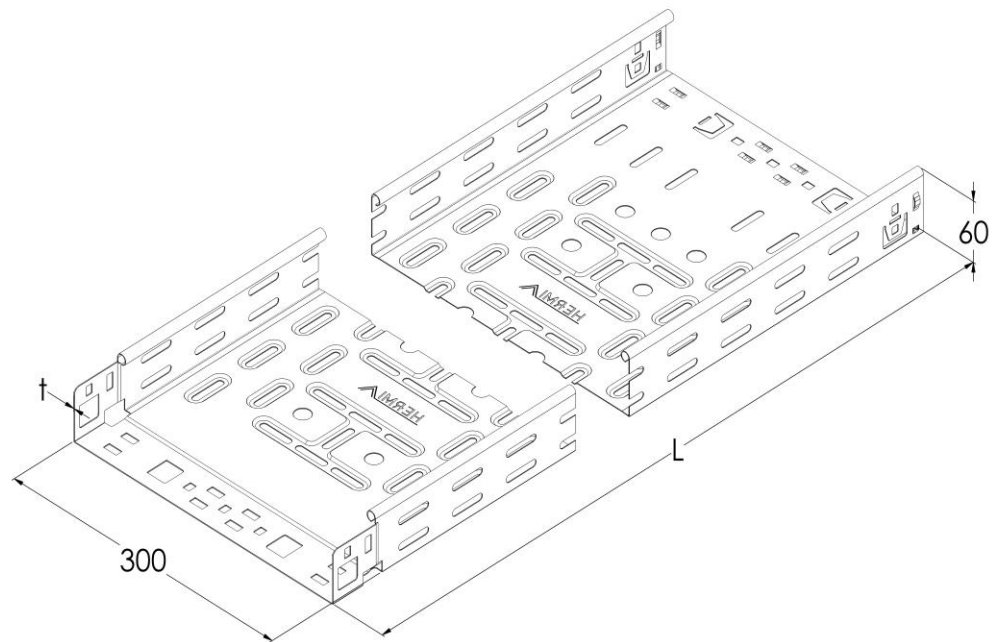

**Product:** KPK 60/300

**Product code:** 88750033

Fast Klick cable trays of 60 mm in height

<b>Standard:</b>	EN 61537:2007 Cable management - Cable tray systems and cable ladder systems
<b>Dimensions:</b>	Length: 3000 mm
	Width: 300 mm
	Height: 60 mm
	Metal thickness: 0,75 mm
<b>Weight:</b>	7,5 kg
<b>Material:</b>	Galvanised steel
<b>Contribution to fire:</b>	Non-flame propagating system
<b>Electrical characteristics:</b>	Electrically conductive system
<b>Electrical continuity:</b>	Yes
<b>Corrosion resistance:</b>	Class 3
<b>Perforation:</b>	Class D
<b>Temperature:</b>	Min: -20°C; Max: +105°C