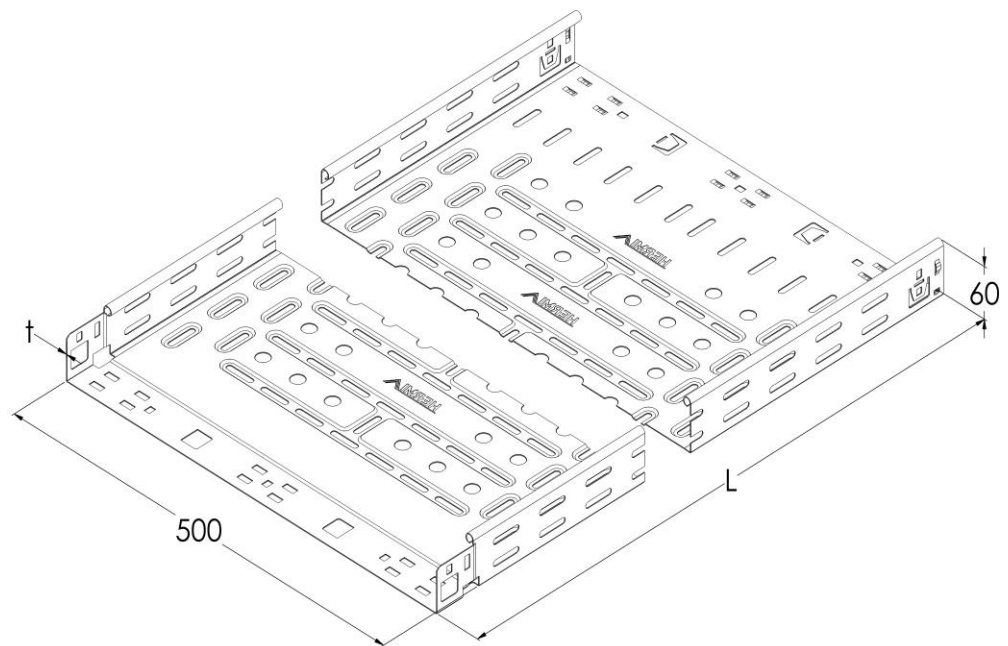

Product: KPK 60/500

Product code: 88750035

Fast Klick cable trays of 60 mm in height

Standard:	EN 61537:2007 Cable management - Cable tray systems and cable ladder systems
Dimensions:	Length: 3000 mm
	Width: 500 mm
	Height: 60 mm
	Metal thickness: 0,75 mm
Weight:	10,41 kg
Material:	Galvanised steel
Contribution to fire:	Non-flame propagating system
Electrical characteristics:	Electrically conductive system
Electrical continuity:	Yes
Corrosion resistance:	Class 3
Perforation:	Class D
Temperature:	Min: -20°C; Max: +105°C