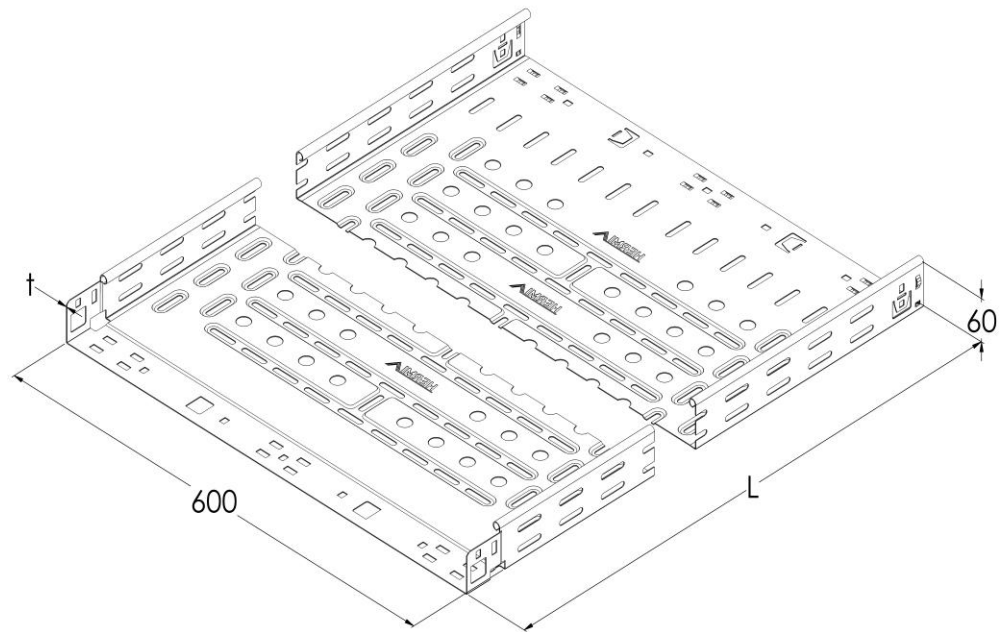

**Product:** KPK 60/600

**Product code:** 88750036

Fast Klick cable trays of 60 mm in height

<b>Standard:</b>	EN 61537:2007 Cable management - Cable tray systems and cable ladder systems
<b>Dimensions:</b>	Length: 3000 mm
	Width: 600 mm
	Height: 60 mm
	Metal thickness: 0,75 mm
<b>Weight:</b>	11,96 kg
<b>Material:</b>	Galvanised steel
<b>Contribution to fire:</b>	Non-flame propagating system
<b>Electrical characteristics:</b>	Electrically conductive system
<b>Electrical continuity:</b>	Yes
<b>Corrosion resistance:</b>	Class 3
<b>Perforation:</b>	Class D
<b>Temperature:</b>	Min: -20°C; Max: +105°C