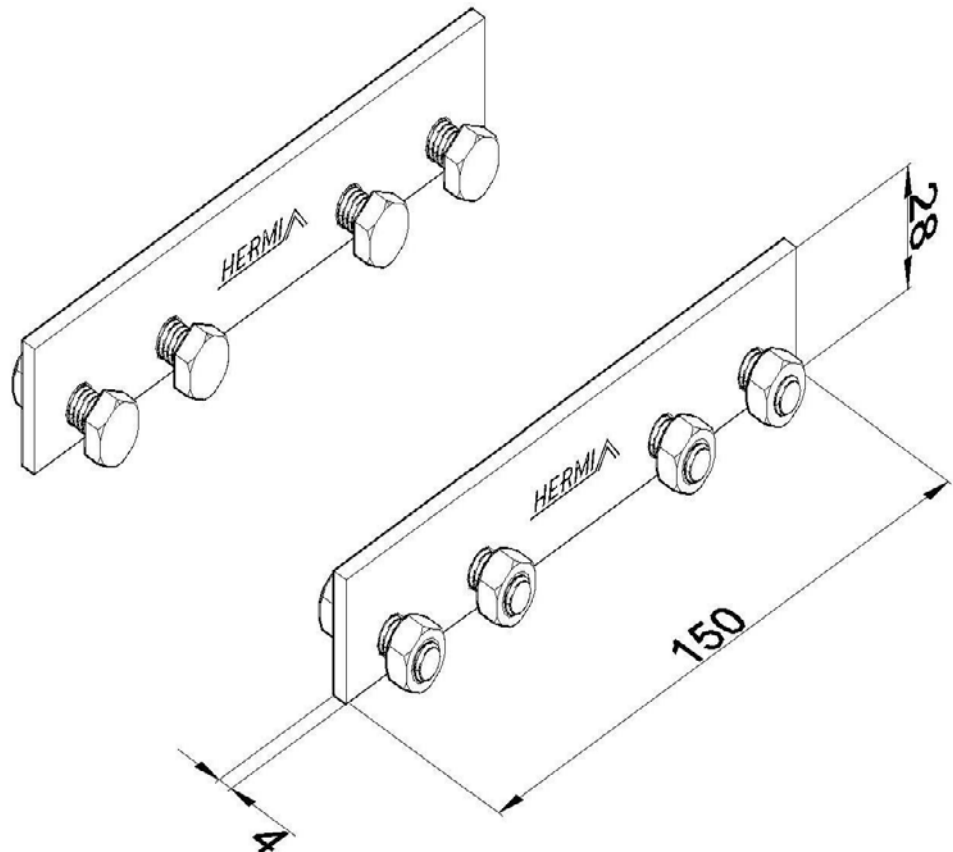

Product: SOL - S03

Product code: 88000202

Longitudinal connecting element

Dimensions:	Length: 150 mm
	Width: 4 mm
	Height: 28 mm
	Material thickness: 4 mm
	Weigh: 0,227 kg
Material:	Aluminium