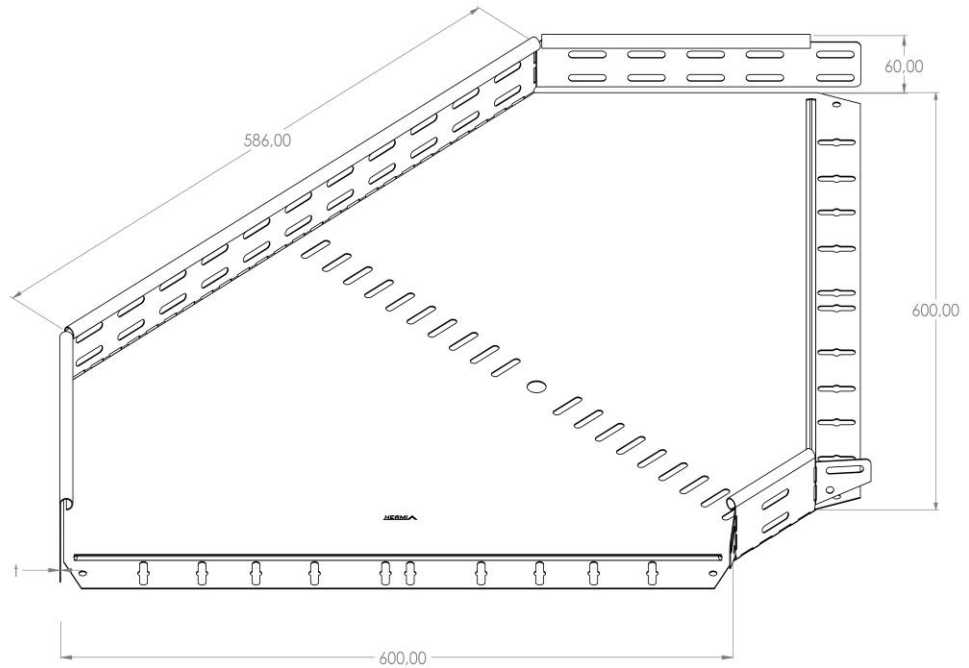

Product: PKP-KO 60/600/90°

Product code: 88701186

Truncated elbow 90°

Standard:	EN 61537:2007 Cable management - Cable tray systems and cable ladder systems
Dimensions:	Length: 586 mm
	Width: 600 mm
	Height: 60 mm
	Metal thickness: 0,80 mm
Weight:	2,5 kg
Material:	Galvanised steel
Contribution to fire:	Non-flame propagating system
Electrical characteristics:	Electrically conductive system
Electrical continuity:	Yes
Corrosion resistance:	Class 3
Temperature:	Min: -20°C; Max: +105°C