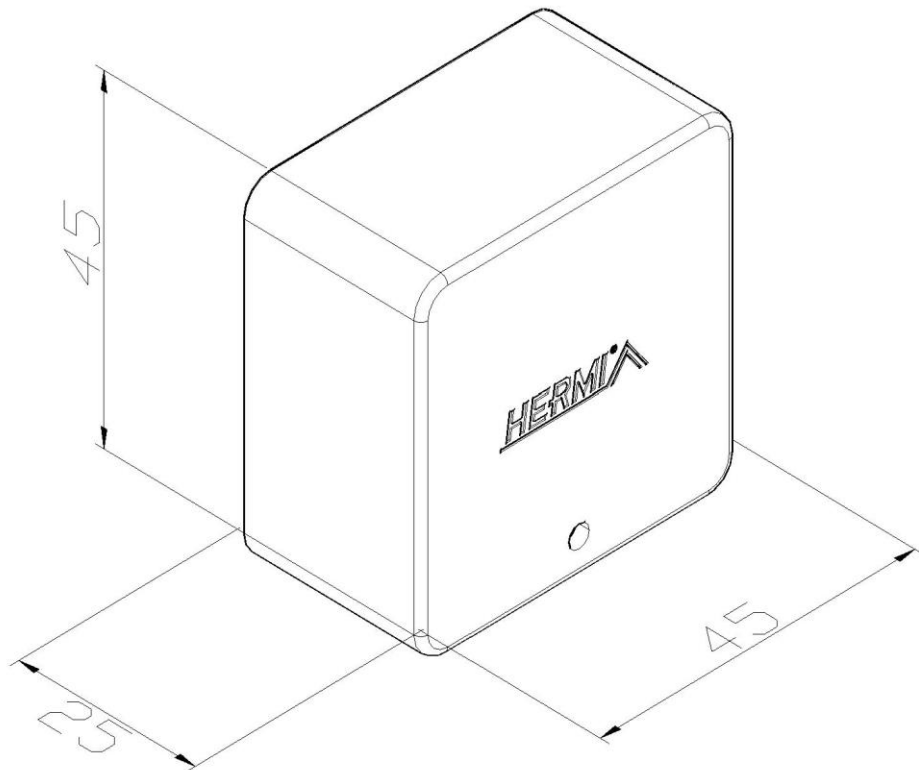

Product: ZP-41/41

Product code: 88706503

Protective caps

<b>Standard:</b>	EN 61537:2007 Cable management - Cable tray systems and cable ladder systems
<b>Dimensions:</b>	Length: 45 mm
	Width: 25 mm
	Height: 45 mm
	Metal thickness: 1,8 mm
<b>Weight:</b>	0,01 kg
<b>Material:</b>	LDPE
<b>Contribution to fire:</b>	Non-flame propagating system
<b>Electrical characteristics:</b>	Electrically conductive system
<b>Electrical continuity:</b>	Yes
<b>Corrosion resistance:</b>	Class
<b>Temperature:</b>	Min: -20°C; Max: +105°C