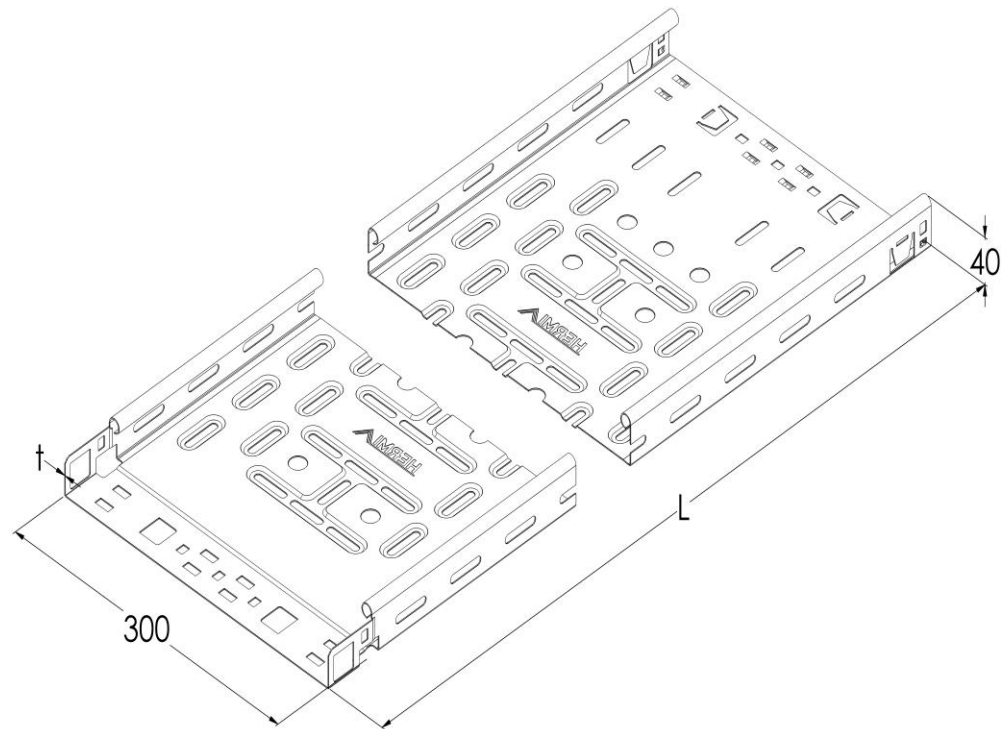

**Product:** KPK 40/300

**Product code:** 88750013

Fast Klick cable trays of 40 mm in height

<b>Standard:</b>	EN 61537:2007 Cable management - Cable tray systems and cable ladder systems
<b>Dimensions:</b>	Length: 3000 mm
	Width: 300 mm
	Height: 40 mm
	Metal thickness: 0,75 mm
<b>Weight:</b>	6,73 kg
<b>Material:</b>	Galvanised steel
<b>Contribution to fire:</b>	Non-flame propagating system
<b>Electrical characteristics:</b>	Electrically conductive system
<b>Electrical continuity:</b>	Yes
<b>Corrosion resistance:</b>	Class 3
<b>Perforation:</b>	Class D
<b>Temperature:</b>	Min: -20°C; Max: +105°C