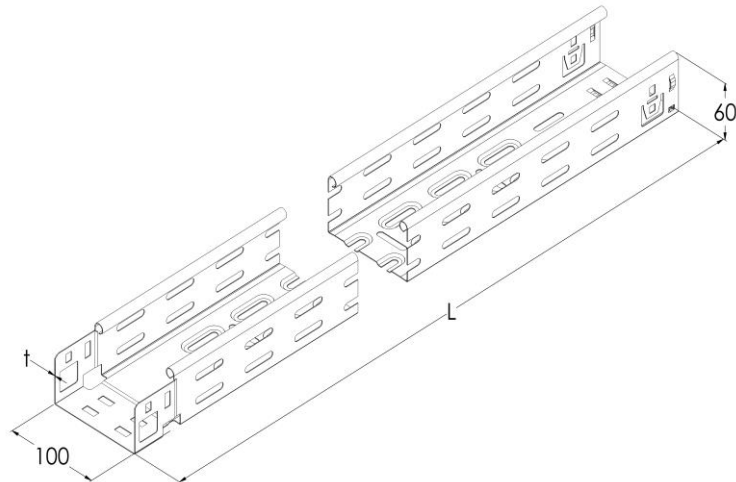

Product: KPK 60/100

Product code: 88750031

Fast Klick cable trays of 60 mm in height

Standard:	EN 61537:2007 Cable management - Cable tray systems and cable ladder systems
Dimensions:	Length: 3000 mm
	Width: 100 mm
	Height: 60 mm
	Metal thickness: 0,60 mm
Weight:	3,05 kg
Material:	Galvanised steel
Contribution to fire:	Non-flame propagating system
Electrical characteristics:	Electrically conductive system
Electrical continuity:	Yes
Corrosion resistance:	Class 3
Perforation:	Class D
Temperature:	Min: -20°C; Max: +105°C

Permissible load KPK 60/100 d=0,6mm (kN/m)