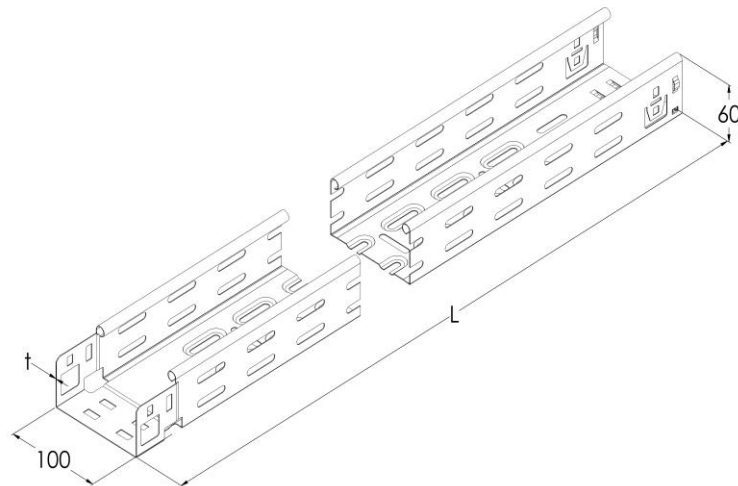

Product: KPK 60/100

Product code: 88750041

Fast Klick cable trays of 60 mm in height

Standard:	EN 61537:2007 Cable management - Cable tray systems and cable ladder systems
Dimensions:	Length: 3000 mm
	Width: 100 mm
	Height: 60 mm
	Metal thickness: 0,75 mm
Weight:	3,85 kg
Material:	Galvanised steel
Contribution to fire:	Non-flame propagating system
Electrical characteristics:	Electrically conductive system
Electrical continuity:	Yes
Corrosion resistance:	Class 3
Perforation:	Class D
Temperature:	Min: -20°C; Max: +105°C

Permissible load KPK 60/100 d=0,75mm (kN/m)